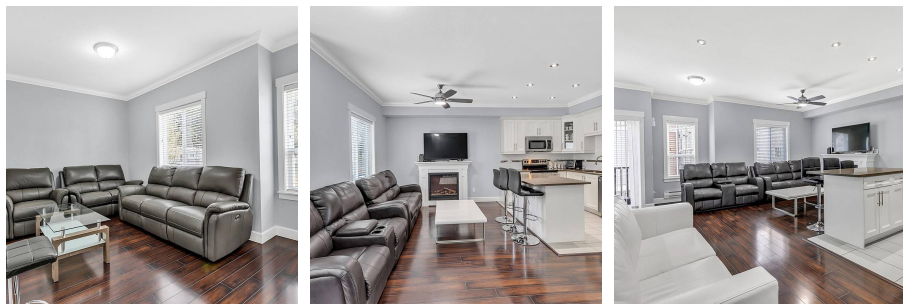

FEATURES

Year Built: 2012

Listed By: Team 3000 Realty Ltd.