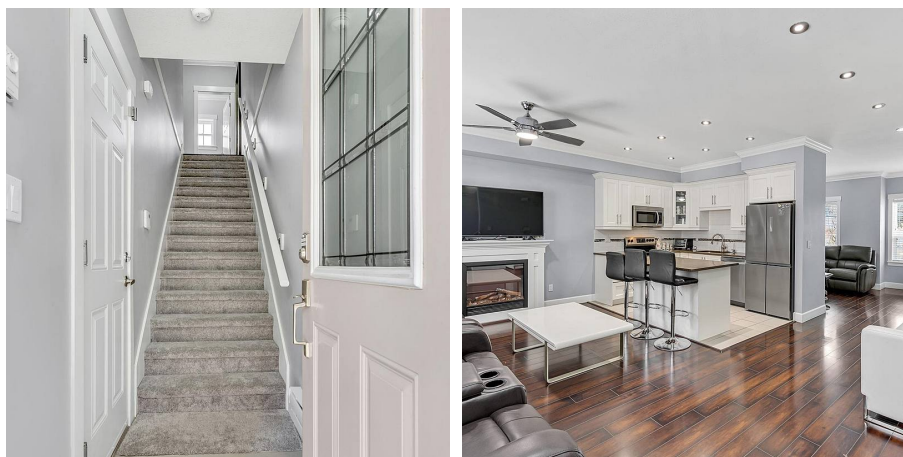

FEATURES

Year Built: 2012

Listed By: Team 3000 Realty Ltd.