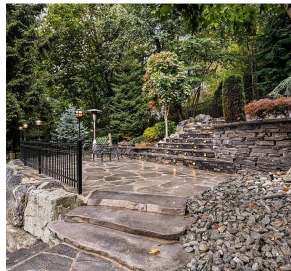

2427 Cranberry Court, Abbotsford

$3,599,700

One of Eagle Mountain's original estates! This 6 bedroom 5 bathroom masterpiece offers over 7400 sqft of luxurious living space and the highest of quality workmanship throughout. Two storey windows display breathtaking views of your immaculately landscaped backyard. The expansive layout of both the home and property provide the perfect space for entertaining. Surrounded by parkland, the 0.88 acre lot achieves ultimate privacy and is unique to anything else in the area. Sharpen your skills with your very own putting green! Massive triple bay garage has room for all the toys. This home has it all! Sought after area close to all amenities, excellent schools, golf course, hiking and recreation. Experience the video tour of this impressive offering and call today for your private viewing.

KEY INFORMATION

MLS® R2677706

Residential Detached

Abbotsford East

6 Bedrooms

5 Bathrooms

7,411 SF

38,691 SF Lot

FEATURES

Year Built: 1998

Listed By: RE/MAX Little Oak Realty (Abbotsford)

rennie