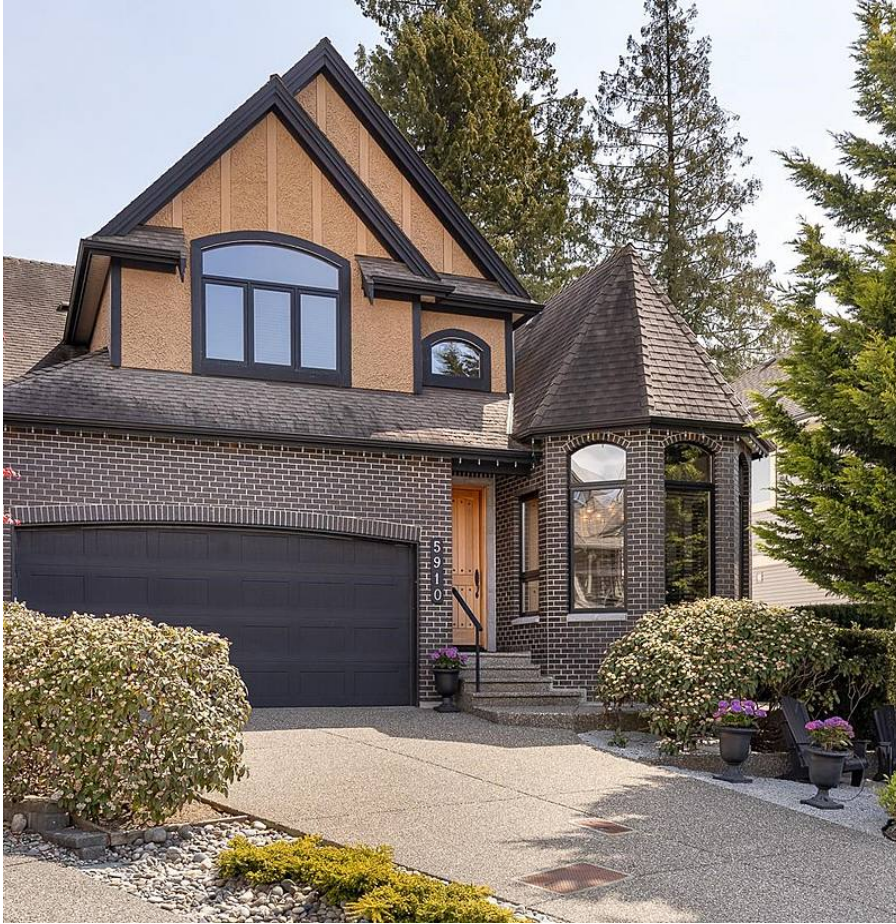

5910 165a Street, Surrey

\$2,199,000

This one is special! Homes like this are rarely available, especially in a premium, sought after family area like Bell Ridge, complete with gorgeous mountain views from the Golden Ears to Mount Cheam! The home is full of character & design with a decorator's eye for detail, inside & out. Two master bedrooms (main & up) each with deck access, plus a 1 bedroom suite down with separate entrance make multi-gen living easy. 2 more bedrooms & a spectacular loft/study/office area round out the top floor. Modern stainless appliances in both kitchens, miles of fabulous millwork, heat pump for A/C, oversized H/W tank, 2 gas f/p's, gas BBQ hook-up, hot tub, sprinkler system, B/I vac, tasteful landscaping with artificial turf & more - see feature list! An amazing home for discerning buyers!

KEY INFORMATION

MLS® R2677934

Residential Detached

Cloverdale

5 Bedrooms

5 Bathrooms

3,489 SF

6,030 SF Lot

FEATURES

Year Built: 2005

Views: Greenspace, Mountains & Valley

Listed By: RE/MAX 2000 Realty

rennie