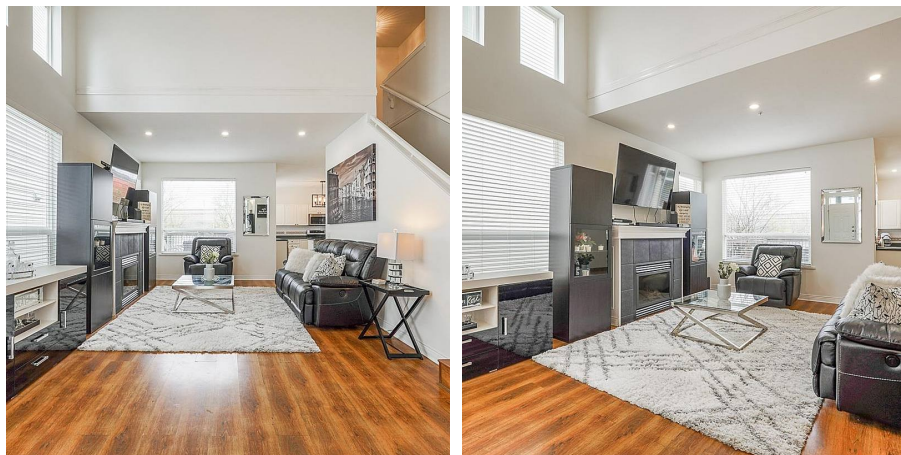

FEATURES

Year Built: 1998

Listed By: eXp Realty