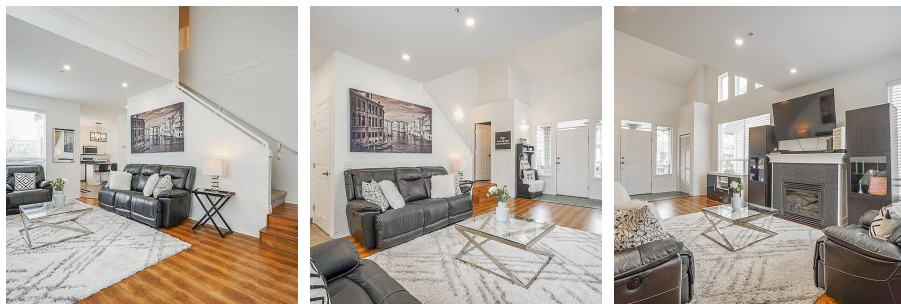

FEATURES

Year Built: 1998

Listed By: eXp Realty