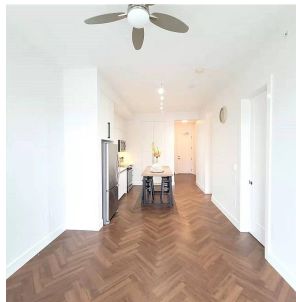

401 14968 101a Avenue, Surrey

$628,000

Location! Location! Location! Most sought after Guildford Town Centre opportunity. Rarely available 3yrs south facing Guildhouse proudly built by MOSAIC. 10ft ceiling & large windows gives plenty of nature light and sunshine. Open kitchen, living and dining features stainless steel appliances, upgraded stone countertop & soft closed door and drawer cabinet. Large den makes a private office or a guess room for leisure visit. Bonus: a separate and secure lock off storage ($6000 value) located at end of hallway on same floor and, a solid rectangular shaped wooden kitchen island w/4 stools together with kitchen upgrade($6000 value). A wheelchair friendly unit. Showing by appointment ONLY. OPEN HOUSE MAY 14TH SAT & 15TH SUN 2-4PM. MASK is mandatory during all showings.

KEY INFORMATION

MLS® R2678174

Residential Attached

Guildford

1 Bedroom

1 Bathroom

713 SF

$290.00 Maintenance Fees

FEATURES

Year Built: 2019

Listed By: RE/MAX Crest Realty

rennie