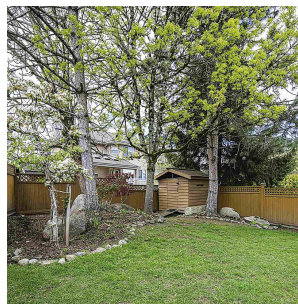

11091 163a Street, Surrey

$1,999,900

BEST Location in Fraser Heights! Original Foxridge show home. 7571sf lot in a quiet and peaceful neighborhood. Japanese Garden with 7 different kinds of fruit trees. CONCRETE TILE ROOF. Extra wide driveway for RV Parking or 8 cars. 18ft high ceiling living room. En-suite bedroom on Main. Mortgage helper - 2 bedrooms basement suite. Closed to all amenities, Erma Stephenson Elementary, Fraser Heights Secondary, Pacific Academy, minutes drive to Guildford Town Center/T&T. Tons of updates including: hardwood floor, exterior wall painting, patio, Fence, appliances and many more.... Frist showing: Apr22 : (2-5pm) by appointment. Open house: Sat & Sun, April 23 & 24 : (2-5pm). Offer presentation Tuesday, April 26 at 3:00pm. Thanks!

KEY INFORMATION

MLS® R2679278

Residential Detached

Fraser Heights

7 Bedrooms

4 Bathrooms

3,721 SF

7,571 SF Lot

FEATURES

Year Built: 1997

Listed By: Luxmore Realty

rennie