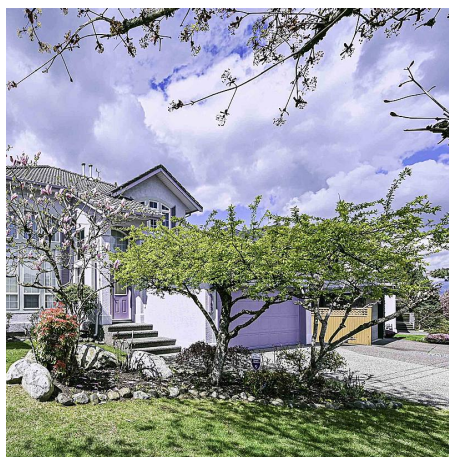

11091 163a Street, Surrey

$1,999,900

BEST Location in Fraser Heights! Original Foxridge show home. 7571sf lot in a quiet and peaceful neighborhood. Japanese Garden with 7 different kinds of fruit trees. CONCRETE TILE ROOF. Extra wide driveway for RV Parking or 8 cars. 18ft high ceiling living room. En-suite bedroom on Main. Mortgage helper - 2 bedrooms basement suite. Closed to all amenities, Erma Stephenson Elementary, Fraser Heights Secondary, Pacific Academy, minutes drive to Guildford Town Center/T&T. Tons of updates including: hardwood floor, exterior wall painting, patio, Fence, appliances and many more.... Frist showing: Apr22 : (2-5pm) by appointment. Open house: Sat & Sun, April 23 & 24 : (2-5pm). Offer presentation Tuesday, April 26 at 3:00pm. Thanks!

KEY INFORMATION

MLS® R2679278

Residential Detached

Fraser Heights

7 Bedrooms

4 Bathrooms

3,721 SF

7,571 SF Lot

FEATURES

Year Built: 1997

Listed By: Luxmore Realty

rennie