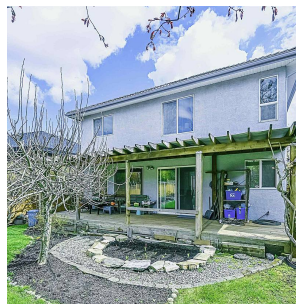

11091 163a Street, Surrey

$1,999,900

BEST Location in Fraser Heights! Original Foxridge show home. 7571sf lot in a quiet and peaceful neighborhood. Japanese Garden with 7 different kinds of fruit trees. CONCRETE TILE ROOF. Extra wide driveway for RV Parking or 8 cars. 18ft high ceiling living room. En-suite bedroom on Main. Mortgage helper - 2 bedrooms basement suite. Closed to all amenities, Erma Stephenson Elementary, Fraser Heights Secondary, Pacific Academy, minutes drive to Guildford Town Center/T&T. Tons of updates including: hardwood floor, exterior wall painting, patio, Fence, appliances and many more.... Frist showing: Apr22 : (2-5pm) by appointment. Open house: Sat & Sun, April 23 & 24 : (2-5pm). Offer presentation Tuesday, April 26 at 3:00pm. Thanks!

KEY INFORMATION

MLS® R2679278

Residential Detached

Fraser Heights

7 Bedrooms

4 Bathrooms

3,721 SF

7,571 SF Lot

FEATURES

Year Built: 1997

Listed By: Luxmore Realty

rennie