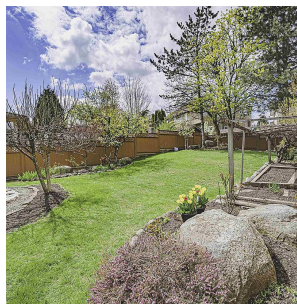

11091 163a Street, Surrey

$1,999,900

BEST Location in Fraser Heights! Original Foxridge show home. 7571sf lot in a quiet and peaceful neighborhood. Japanese Garden with 7 different kinds of fruit trees. CONCRETE TILE ROOF. Extra wide driveway for RV Parking or 8 cars. 18ft high ceiling living room. En-suite bedroom on Main. Mortgage helper - 2 bedrooms basement suite. Closed to all amenities, Erma Stephenson Elementary, Fraser Heights Secondary, Pacific Academy, minutes drive to Guildford Town Center/T&T. Tons of updates including: hardwood floor, exterior wall painting, patio, Fence, appliances and many more.... Frist showing: Apr22 : (2-5pm) by appointment. Open house: Sat & Sun, April 23 & 24 : (2-5pm). Offer presentation Tuesday, April 26 at 3:00pm. Thanks!

KEY INFORMATION

MLS® R2679278

Residential Detached

Fraser Heights

7 Bedrooms

4 Bathrooms

3,721 SF

7,571 SF Lot

FEATURES

Year Built: 1997

Listed By: Luxmore Realty

rennie