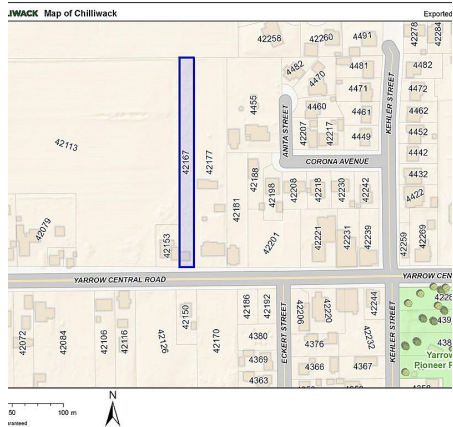

42167 Yarrow Central Road, Yarrow

$850,000

Yarrow Mini Acreage!! .64 Acres of flat land in the heart of Beautiful Yarrow. This property must be sold in conjunction with 42177 Yarrow Central for a possible Multi 1/2 Acre building lots development plus commercial space.

KEY INFORMATION

MLS® R2679500

Land Only

Chilliwack

0 Bedrooms

0 Bathrooms

0 SF

26,136 SF Lot

FEATURES

Views: Fields Mountains

Listed By: Homelife Advantage Realty (Central Valley) Ltd.

rennie