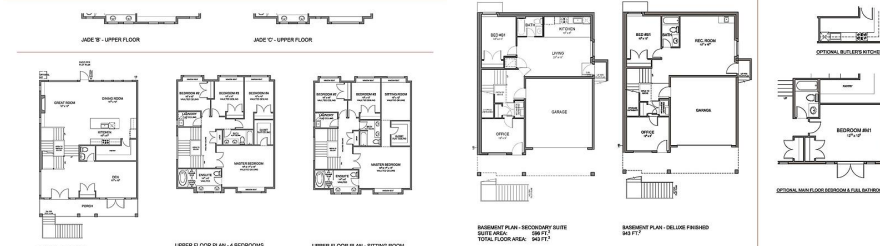

1408 Lofting Street, Coquitlam

\$2,450,000

GST INCLUDED. Welcome to Sheffield on Burke Mountain. The Jade combines both luxury & modern living style. Main level offers great room w/linear gas fireplace, office/den w/French doors onto balcony, dining room w/backyard views, gourmet-style kitchen w/Bosch appliance package plus butler kitchen incl sink, DW & range. Upper floor feat. spacious master bdrm w/separate sitting room, sumptuous spa-like ensuite w/wet-room style standalone tub & shower + 2 more ample sized bedrooms, full bath & laundry room w/sink & folding shelf. Finished bsmt w/office + 1 bdrm legal suite incl appliances. The backyard is fenced & landscaped. Extra's incl legal suite w/appliances, butler kitchen w/appliances, laundry room sink & folding shelf, gas line to BBQ, AC, gable lights and more! Completion in 2023

KEY INFORMATION

MLS® R2679659

Residential Detached

Burke Mountain

4 Bedrooms

4 Bathrooms

3,469 SF

5,042 SF Lot

FEATURES

Year Built: 2023

Listed By: Mstar Realty Ltd.

JADE
TOTAL AREA: 3,469 SQ.FT.
PRELIMINARY

rennie