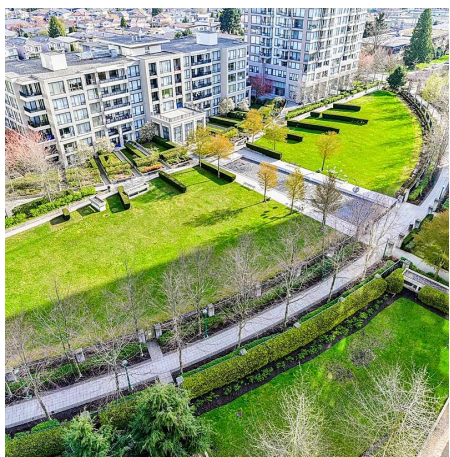

1401 7088 Salisbury Avenue, Burnaby

$759,000

View! View! View! Central location! Minutes to Metrotown and Highgate Village Shopping centre! Welcome to this award winning community "The West" at Highgate Village built by Bosa, This east facing spacious 2 bed 2 bath can be your perfect home or investment property with quality materials and features like granite countertops & stainless steel appliances! Huge private balcony looking over the beautiful landscaped garden. Edmonds park & comm centre, skytrain, public transit all close by. BCIT, SFU all easy access to by public transit. 1 parking & 1 locker.

KEY INFORMATION

MLS® R2679787

Residential Attached

Highgate

2 Bedrooms

2 Bathrooms

834 SF

$325.26 Maintenance Fees

FEATURES

Year Built: 2008

Views: Mountain and Garden

Listed By: LeHomes Realty Premier

rennie