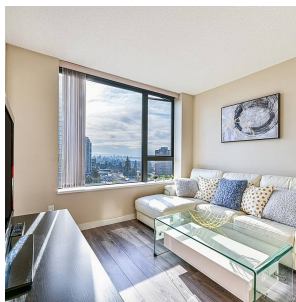

1401 7088 Salisbury Avenue, Burnaby

$759,000

View! View! View! Central location! Minutes to Metrotown and Highgate Village Shopping centre! Welcome to this award winning community "The West" at Highgate Village built by Bosa, This east facing spacious 2 bed 2 bath can be your perfect home or investment property with quality materials and features like granite countertops & stainless steel appliances! Huge private balcony looking over the beautiful landscaped garden. Edmonds park & comm centre, skytrain, public transit all close by. BCIT, SFU all easy access to by public transit. 1 parking & 1 locker.

KEY INFORMATION

MLS® R2679787

Residential Attached

Highgate

2 Bedrooms

2 Bathrooms

834 SF

$325.26 Maintenance Fees

FEATURES

Year Built: 2008

Views: Mountain and Garden

Listed By: LeHomes Realty Premier

rennie