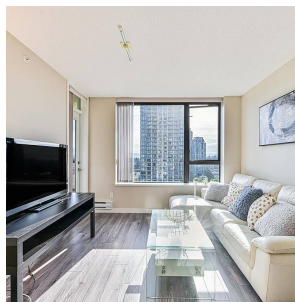

1401 7088 Salisbury Avenue, Burnaby

$759,000

View! View! View! Central location! Minutes to Metrotown and Highgate Village Shopping centre! Welcome to this award winning community "The West" at Highgate Village built by Bosa, This east facing spacious 2 bed 2 bath can be your perfect home or investment property with quality materials and features like granite countertops & stainless steel appliances! Huge private balcony looking over the beautiful landscaped garden. Edmonds park & comm centre, skytrain, public transit all close by. BCIT, SFU all easy access to by public transit. 1 parking & 1 locker.

KEY INFORMATION

MLS® R2679787

Residential Attached

Highgate

2 Bedrooms

2 Bathrooms

834 SF

$325.26 Maintenance Fees

FEATURES

Year Built: 2008

Views: Mountain and Garden

Listed By: LeHomes Realty Premier

rennie