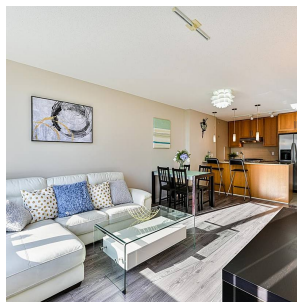

1401 7088 Salisbury Avenue, Burnaby

$759,000

View! View! View! Central location! Minutes to Metrotown and Highgate Village Shopping centre! Welcome to this award winning community "The West" at Highgate Village built by Bosa, This east facing spacious 2 bed 2 bath can be your perfect home or investment property with quality materials and features like granite countertops & stainless steel appliances! Huge private balcony looking over the beautiful landscaped garden. Edmonds park & comm centre, skytrain, public transit all close by. BCIT, SFU all easy access to by public transit. 1 parking & 1 locker.

KEY INFORMATION

MLS® R2679787

Residential Attached

Highgate

2 Bedrooms

2 Bathrooms

834 SF

$325.26 Maintenance Fees

FEATURES

Year Built: 2008

Views: Mountain and Garden

Listed By: LeHomes Realty Premier

rennie