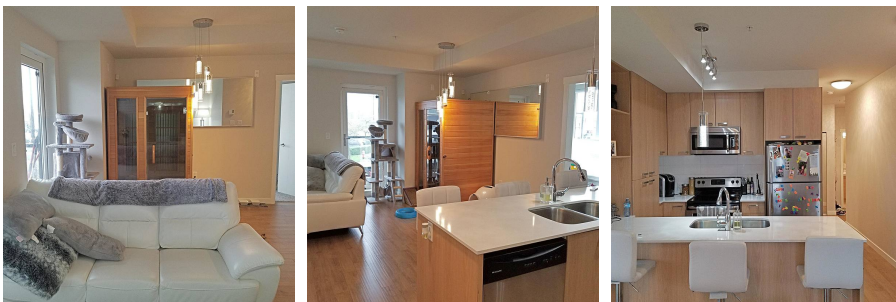

FEATURES

Year Built: 2014

Listed By: Sutton Group-West Coast Realty