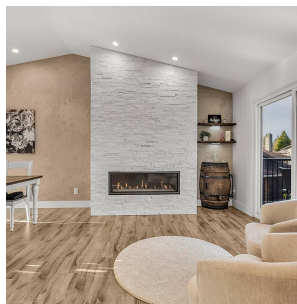

20918 Meadow Place, Maple Ridge

$1,649,900

IMMACULATE FAMILY HOME ON A PRIVATE CUL-DE-SAC IN NORTHWEST MAPLE RIDGE'S MOST HIGHLY SOUGHT AFTER NEIGHBOURHOOD, Chilcotin Park. This stunning 5 bed/3 bath 2527sqft completely renovated home backs onto Laity Farm. Offers an open concept main living area w/ floor to ceiling quartz stone fireplace, vaulted ceilings, real wood kitchen cabinetry, huge kitchen island, quartz countertops, lots of natural light w/ oversized windows and french doors leading to an entertainers balcony, a/c heat pump, navien hot water on demand, newer roof and furnace, 200amp panel, downstairs awaits a grand foyer w/ lots of room, complete self-contained in-law suite, double garage w/ shelving, RV/boat parking, Mins to Laityview Elem, Westview Sec, parks, transportation.

KEY INFORMATION

MLS® R2680063

Residential Detached

Northwest Maple Ridge

5 Bedrooms

3 Bathrooms

2,527 SF

8,600 SF Lot

FEATURES

Year Built: 1977

Views: FARMLAND

Listed By: Royal LePage - Brookside Realty

rennie