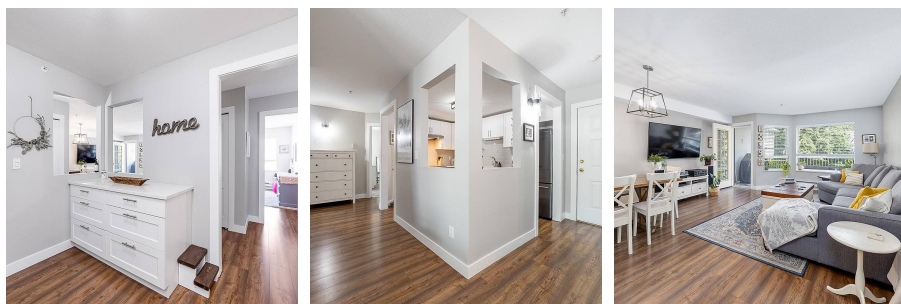

FEATURES

Year Built: 1991

Listed By: Keller Williams Elite Realty