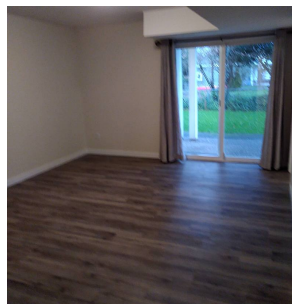

2 45821 Thomas Road, Chilliwack

$949,900

Right in the heart of Sardis, this extra large 1/2 duplex is private and everything your looking for in a home! Great for someone just getting into the market, or an investor! Have the whole place to yourself or rent out the basements 2 bedroom suite. Don't miss out on this unique opportunity

KEY INFORMATION

MLS® R2679781

Residential Attached

Chilliwack

5 Bedrooms

3 Bathrooms

2,192 SF

FEATURES

Year Built: 1994

Views: MOUNTAINS

Listed By: HomeLife Advantage Realty Ltd (Vedder)

rennie