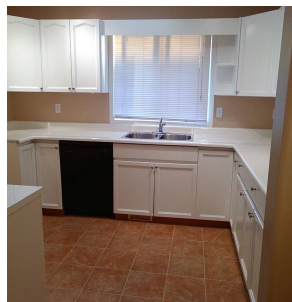

1 45821 Thomas Road, Chilliwack

$949,900

Right in the heart of Sardis, this extra large 1/2 duplex is private and everything your looking for in a home! Great for someone just getting into the market, or an investor! Have the whole place to yourself or rent out the basements 2 bedroom suite. Don't miss out on this unique opportunity

KEY INFORMATION

MLS® R2679684

Residential Attached

Chilliwack

5 Bedrooms

3 Bathrooms

2,145 SF

5,837 SF Lot

FEATURES

Year Built: 1994

Views: MOUNTAINS

Listed By: HomeLife Advantage Realty Ltd (Vedder)

rennie