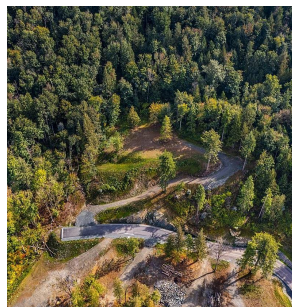

4286 Tempus Drive, Yarrow

$899,900

Welcome to TEMPUS RIDGE! Build your dream home on one of these exclusive hillside acreages nestled on Vedder Mountain, overlooking Yarrow's idyllic landscape. These coveted, private hillside parcels range from 1.41 to 3.20 acres. Wake up each morning to a stunning, unobstructed view of the Fraser Valley bordered by mature trees. If you are craving privacy, this is it! You're surrounded by protected green space and minutes away from the vibrant community of Yarrow. Freehold, community water, natural gas & underground services. Close to world class fishing, Cultus Lake and some of the best hiking trails Chilliwack has to offer! Each of these exclusive lots are surrounded by trails that are perfect for mountain biking or that evening stroll. Come home to Tempus Ridge!

KEY INFORMATION

MLS® R2679666

Land Only

Chilliwack

0 Bedrooms

0 Bathrooms

0 SF

FEATURES

Views: FRASER VALLEY

Listed By: Century 21 Creekside Realty

rennie