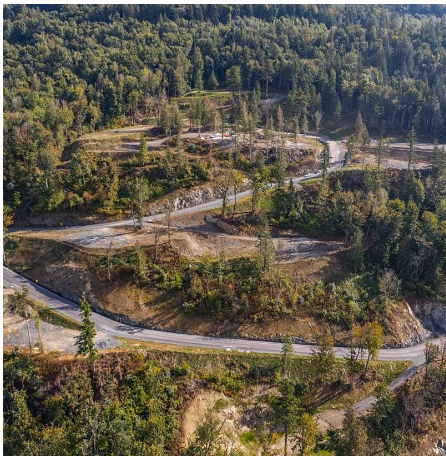

4286 Tempus Drive, Yarrow

$899,900

Welcome to TEMPUS RIDGE! Build your dream home on one of these exclusive hillside acreages nestled on Vedder Mountain, overlooking Yarrow's idyllic landscape. These coveted, private hillside parcels range from 1.41 to 3.20 acres. Wake up each morning to a stunning, unobstructed view of the Fraser Valley bordered by mature trees. If you are craving privacy, this is it! You're surrounded by protected green space and minutes away from the vibrant community of Yarrow. Freehold, community water, natural gas & underground services. Close to world class fishing, Cultus Lake and some of the best hiking trails Chilliwack has to offer! Each of these exclusive lots are surrounded by trails that are perfect for mountain biking or that evening stroll. Come home to Tempus Ridge!

KEY INFORMATION

MLS® R2679666

Land Only

Chilliwack

0 Bedrooms

0 Bathrooms

0 SF

FEATURES

Views: FRASER VALLEY

Listed By: Century 21 Creekside Realty

rennie