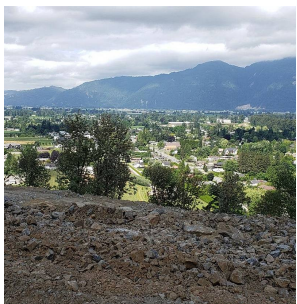

4253 Tempus Drive, Yarrow

$1,099,000

Welcome to TEMPUS RIDGE! Build your dream home on one of these exclusive hillside acreages nestled on Vedder Mountain, overlooking Yarrow's idyllic landscape. These coveted, private hillside parcels range from 1.41 to 3.20 acres. Wake up each morning to a stunning, unobstructed view of the Fraser Valley bordered by mature trees. If you are craving privacy, this is it! You're surrounded by protected green space and minutes away from the vibrant community of Yarrow. Freehold, community water, natural gas & underground services. Close to world class fishing, Cultus Lake and some of the best hiking trails Chilliwack has to offer! Each of these exclusive lots are surrounded by trails that are perfect for mountain biking or that evening stroll. Come home to Tempus Ridge!

KEY INFORMATION

MLS® R2679680

Land Only

Chilliwack

0 Bedrooms

0 Bathrooms

0 SF

FEATURES

Views: FRASER VALLEY

Listed By: Century 21 Creekside Realty

rennie