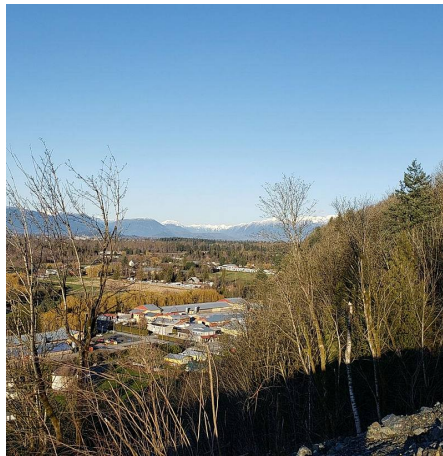

4270 Tempus Drive, Yarrow

$1,099,000

Welcome to TEMPUS RIDGE! Build your dream home on one of these exclusive hillside acreages nestled on Vedder Mountain, overlooking Yarrow's idyllic landscape. These coveted, private hillside parcels range from 1.41 to 3.20 acres. Wake up each morning to a stunning, unobstructed view of the Fraser Valley bordered by mature trees. If you are craving privacy, this is it! You're surrounded by protected green space and minutes away from the vibrant community of Yarrow. Freehold, community water, natural gas & underground services. Close to world class fishing, Cultus Lake and some of the best hiking trails Chilliwack has to offer! Each of these exclusive lots are surrounded by trails that are perfect for mountain biking or that evening stroll. Come home to Tempus Ridge!

KEY INFORMATION

MLS® R2679683

Land Only

Chilliwack

0 Bedrooms

0 Bathrooms

0 SF

FEATURES

Views: FRASER VALLEY

Listed By: Century 21 Creekside Realty

rennie