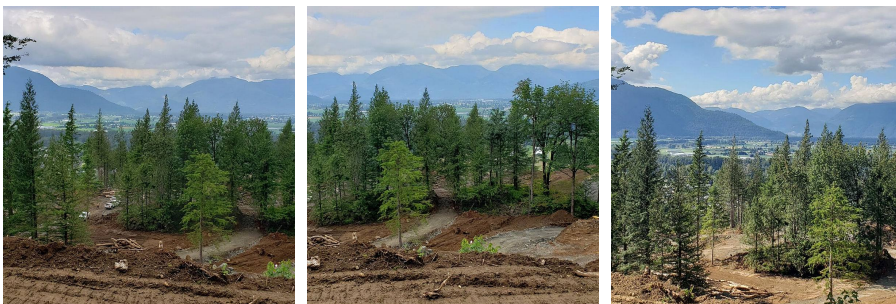

FEATURES

Views: FRASER VALLEY

Listed By: Century 21 Creekside Realty