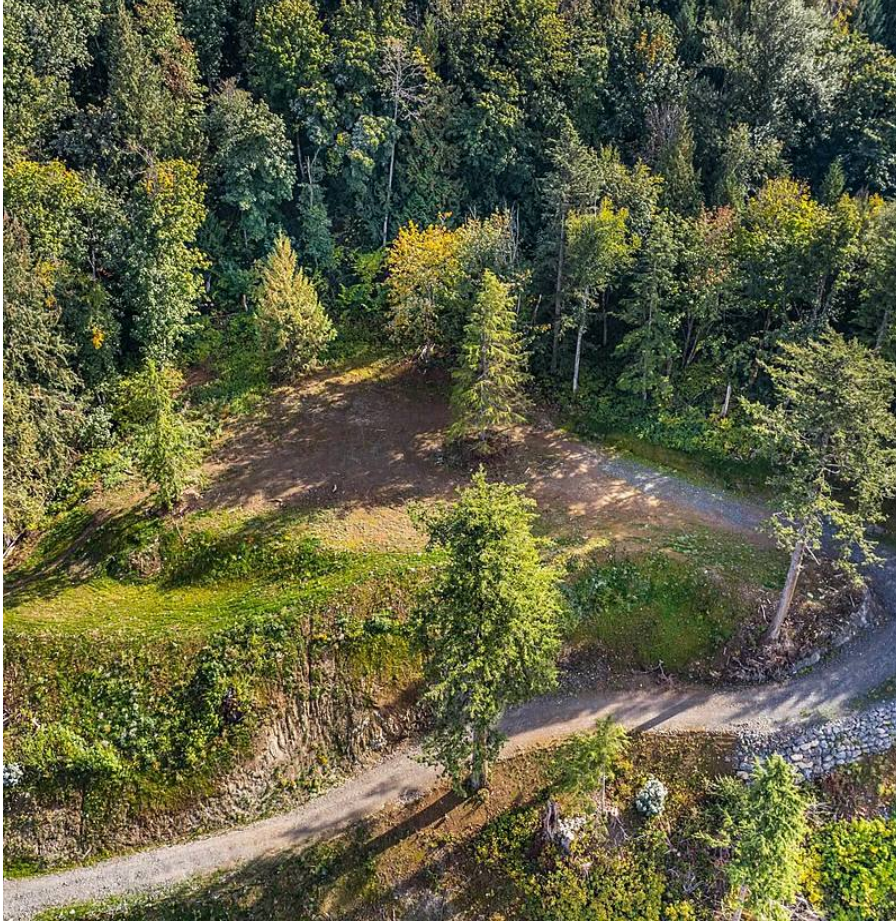

4201 Tempus Drive, Yarrow

\$1,219,900

Welcome to TEMPUS RIDGE! Build your dream home on one of these exclusive hillside acreages nestled on Vedder Mountain, overlooking Yarrow's idyllic landscape. These coveted, private hillside parcels range from 1.41 to 3.20 acres. Wake up each morning to a stunning, unobstructed view of the Fraser Valley bordered by mature trees. If you are craving privacy, this is it! You're surrounded by protected green space and minutes away from the vibrant community of Yarrow. Freehold, community water, natural gas & underground services. Close to world class fishing, Cultus Lake and some of the best hiking trails Chilliwack has to offer! Each of these exclusive lots are surrounded by trails that are perfect for mountain biking or that evening stroll. Come home to Tempus Ridge!