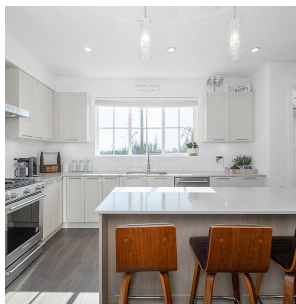

1 23539 Gilker Hill Road, Maple Ridge

$1,198,000

RARELY AVAILABLE KANAKA HILL! JUST LIKE NEW, THIS BEAUTIFUL 4 BEDROOM, 4 BATHROOM END UNIT HOME WITH STUNNING MOUNTAIN VIEWS & DOUBLE SIDE BY SIDE GARAGE HAS IT ALL! OVER 2000 SQ FT OF INDOOR LIVING SPACE, including much sought after FORCED AIR HEATING & CENTRAL AIR CONDITIONING THROUGHOUT. THE MAIN FLOOR IS MASSIVE, Featuring 9ft ceilings, A LARGE CHEFS KITCHEN WITH QUARTZ COUNTERTOPS a GAS RANGE & AMAZING VIEWS OUT YOUR LARGE KITCHEN WINDOW. A BEAUTIFUL CUSTOM SIDE BAR and STUNNING CUSTOM QUARTZ ENTERTAINMENT AREA WITH FIREPLACE Finish the main! Top floor features 3 Bedrooms, SPACIOUS MASTER WITH MORE VIEWS & full size Laundry. Below is a bonus 4th Bedroom with ENSUITE. In catchment for HIGHLY SOUGHT AFTER KANAKA CREEK ELEMENTARY 1 block away! Open House, Sat/ Sun April 30/May 1st, 2-4pm!

KEY INFORMATION

MLS® R2680510
Residential Attached
Cottonwood
4 Bedrooms
4 Bathrooms
2,004 SF

FEATURES

Year Built: 2019
Views: BEAUTIFUL MOUNTAIN VIEW
Listed By: RE/MAX LIFESTYLES REALTY

rennie