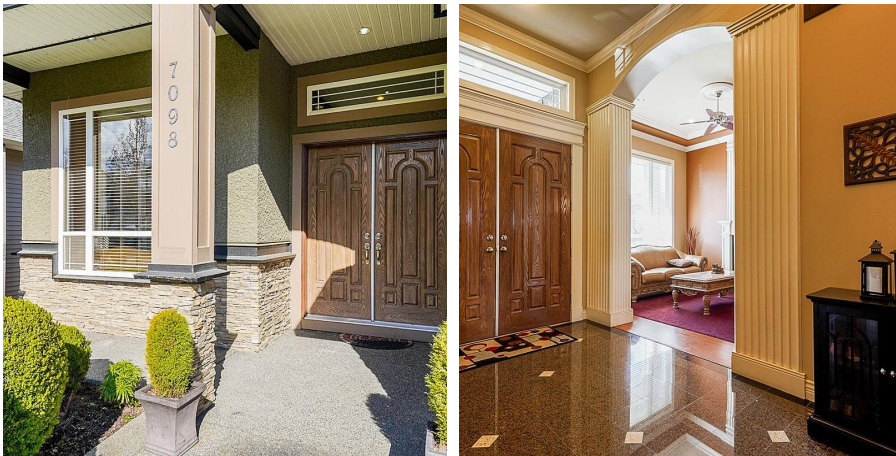

FEATURES

Year Built: 2007

Views: Cloverdale, Mount Baker

Listed By: Planet Group Realty Inc.