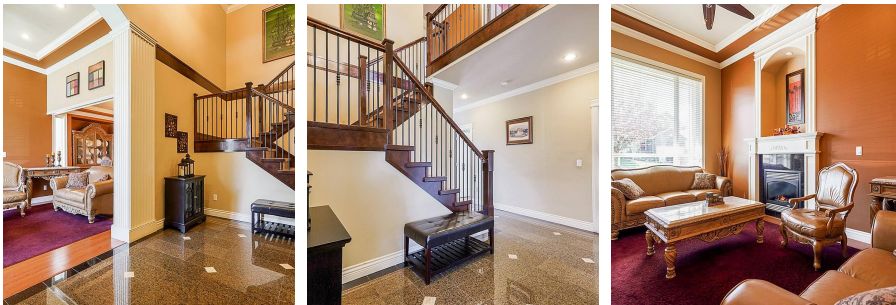

FEATURES

Year Built: 2007

Views: Cloverdale, Mount Baker

Listed By: Planet Group Realty Inc.