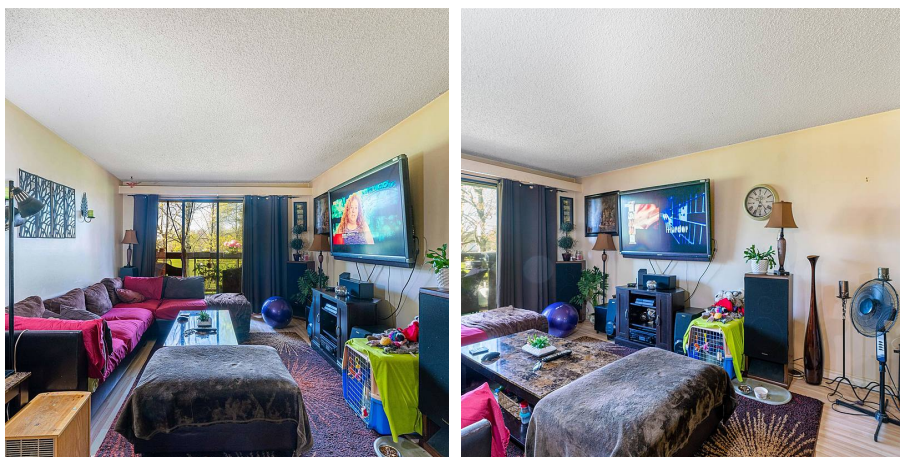

FEATURES

Year Built: 1981

Views: Archibald Blair Park

Listed By: RE/MAX Westcoast