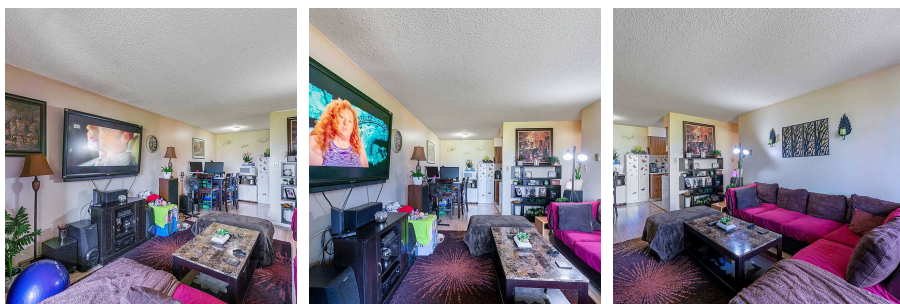

FEATURES

Year Built: 1981

Views: Archibald Blair Park

Listed By: RE/MAX Westcoast