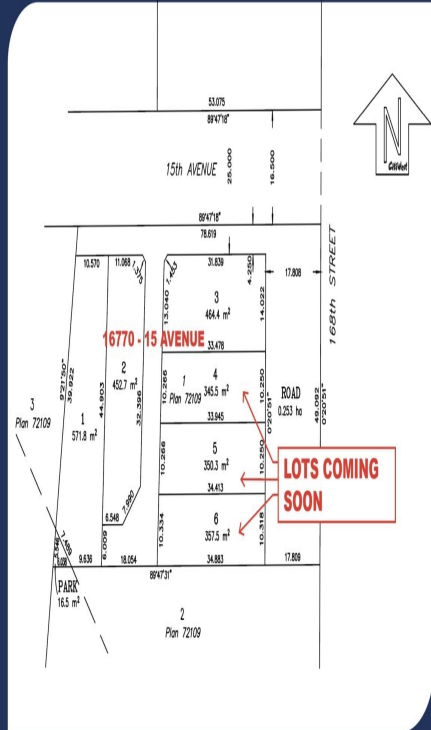

Lt.6 16770 15 Avenue, Surrey

\$1,325,000

LOTS FOR SALE

YPA
REALTY

MONEY
Sidhu

604.761.7300

moneyssidhu@hotmail.com

Welcome! This subdivision consists of 6 lots located conveniently near shopping centres, recreation centres, and restaurants. This property falls in school catchment zones for the brand new elementary school Edgewood Elementary and Earl Marriott Secondary. This community is the perfect place for growing families, investors, and builders. Do not lose out on the opportunity to secure a spot in this beautiful new subdivision. Lots will be Ready by Late Winter 2022. Call today for your information package!

KEY INFORMATION

MLS® R2680720

Land Only

Pacific Douglas

○ Bedrooms

○ Bathrooms

○ SF

3,853 SF Lot