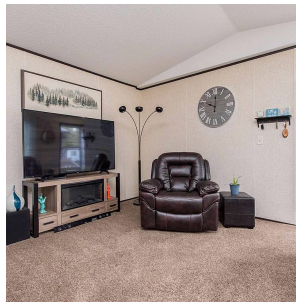

25 3942 Columbia Valley Road, Chilliwack

$319,800

Welcome to Cultus Lake Village. Fabulous 2 bedroom and 2 bathroom manufactured home built in 2017. Open concept living room/ kitchen with the bedrooms at opposite ends. Large master bedroom features ensuite and walk-in closet and freshly painted ceilings. Nothing to do here as the tidy, fully fenced yard has 2 gazebo's, raised garden beds, fire pit area, powered storage shed and room for your boat ! This well managed community is quiet, peaceful and is located in a 45+ park, across from Cultus Lake Golf Club. Restaurants and Cultus Lake Provincial Park steps away. Dogs allowed with 14" at the shoulder

KEY INFORMATION

MLS® R2680669

Residential Detached

BC

2 Bedrooms

2 Bathrooms

960 SF

FEATURES

Year Built: 2017

Listed By: Vybe Realty

rennie