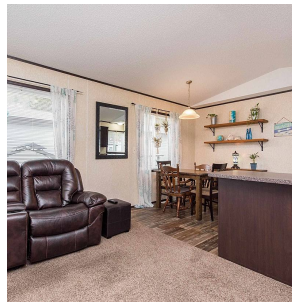

25 3942 Columbia Valley Road, Chilliwack

$319,800

Welcome to Cultus Lake Village. Fabulous 2 bedroom and 2 bathroom manufactured home built in 2017. Open concept living room/ kitchen with the bedrooms at opposite ends. Large master bedroom features ensuite and walk-in closet and freshly painted ceilings. Nothing to do here as the tidy, fully fenced yard has 2 gazebo's, raised garden beds, fire pit area, powered storage shed and room for your boat ! This well managed community is quiet, peaceful and is located in a 45+ park, across from Cultus Lake Golf Club. Restaurants and Cultus Lake Provincial Park steps away. Dogs allowed with 14" at the shoulder

KEY INFORMATION

MLS® R2680669

Residential Detached

BC

2 Bedrooms

2 Bathrooms

960 SF

FEATURES

Year Built: 2017

Listed By: Vybe Realty

rennie