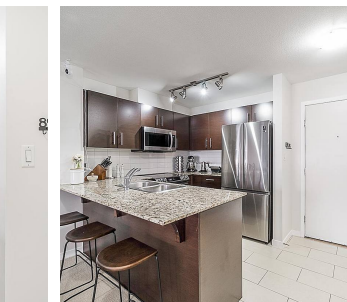

205 11667 Haney Bypass, Maple Ridge

$475,000

Welcome to Haney Landings. Come view today! This beautiful one bedroom and one bathroom unit has granite throughout the kitchen and bathrooms, stainless steel appliances. Close to elementary schools, and high schools. Steps from the WestCoast Express platform shopping, restaurants and minutes from downtown core of Maple Ridge. 1 pet per unit under 21 inches from the shoulder. amenities in the building include Guest suite, Party room and Gym. Book your appointment today.

KEY INFORMATION

MLS® R2678510

Residential Attached

West Central

1 Bedroom

1 Bathroom

700 SF

$257.25 Maintenance Fees

FEATURES

Year Built: 2008

Listed By: Sutton Premier Realty

rennie