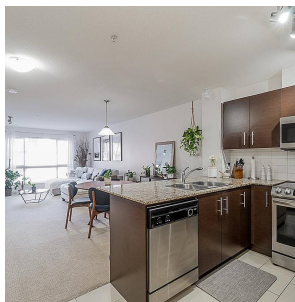

205 11667 Haney Bypass, Maple Ridge

$475,000

Welcome to Haney Landings. Come view today! This beautiful one bedroom and one bathroom unit has granite throughout the kitchen and bathrooms, stainless steel appliances. Close to elementary schools, and high schools. Steps from the WestCoast Express platform shopping, restaurants and minutes from downtown core of Maple Ridge. 1 pet per unit under 21 inches from the shoulder. amenities in the building include Guest suite, Party room and Gym. Book your appointment today.

KEY INFORMATION

MLS® R2678510

Residential Attached

West Central

1 Bedroom

1 Bathroom

700 SF

$257.25 Maintenance Fees

FEATURES

Year Built: 2008

Listed By: Sutton Premier Realty

rennie