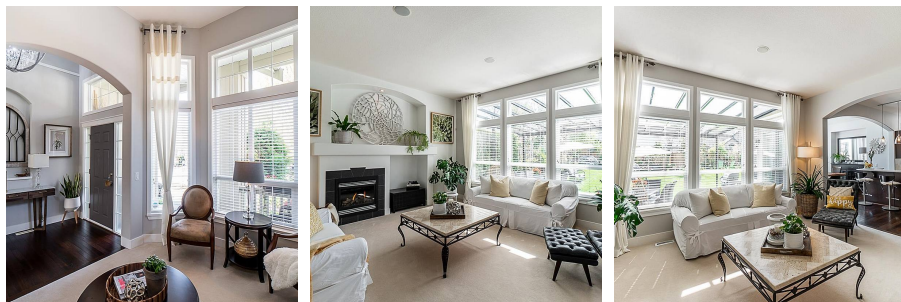

FEATURES

Year Built: 2006

Listed By: Royal LePage West Real Estate Services