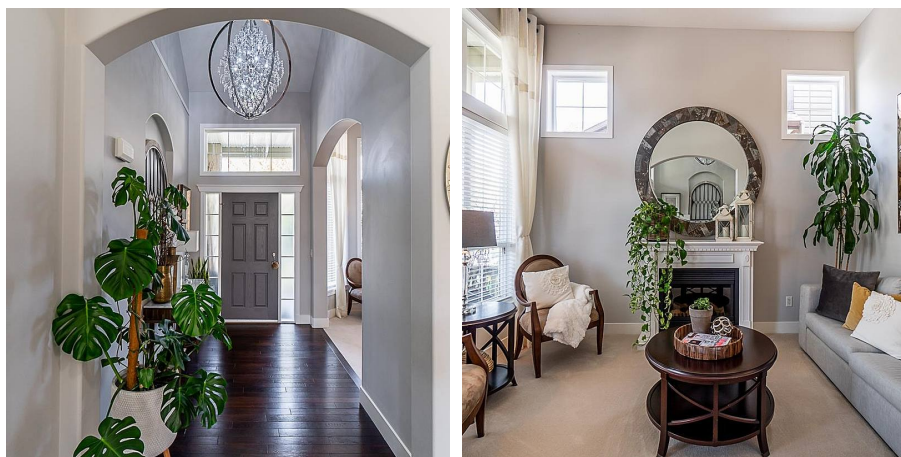

FEATURES

Year Built: 2006

Listed By: Royal LePage West Real Estate Services