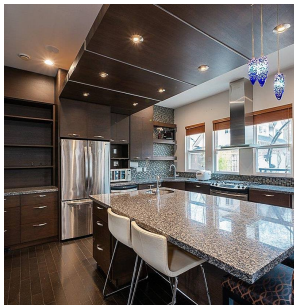

4808 Bonavista Drive, Richmond

\$1,998,000

Lots of options & great potentials here! A 2581 principle building and a 560 sq accessory building set in a 9,526 sq lot. Elegant curved staircase in entry, 10' ceilings on main floor & huge kitchen with center island & granite counters. Gas fire places in both living & family rooms & open office on the main. Very bright home with south facing backyard which plants all kinds of vegetables and flowers. [Possibly part of Future (Townhouse) Land Assembly. OCP states NRES – Neighbourhood Residential. Those areas of the City where the principal uses are single family, two-family and multiple family housing (specifically townhouses), please confirm with city for further details]. This won't last, call NOW! Open House by appt. May 7th and 8th, Sat&Sun 2:00-4:00pm,