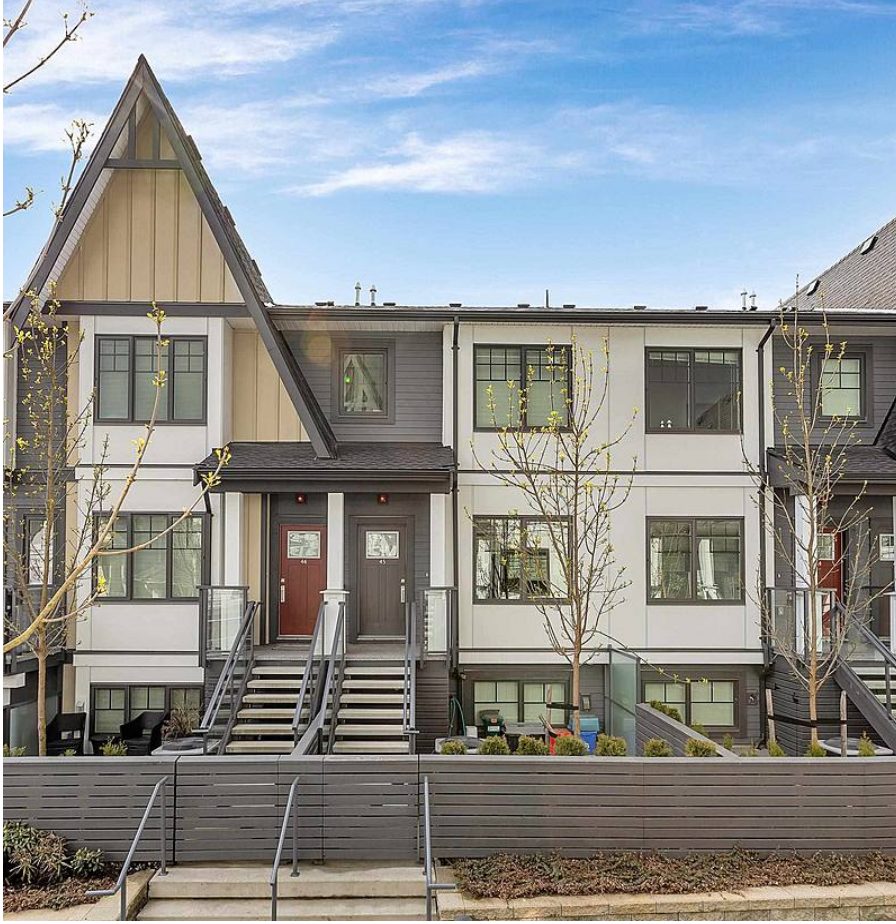

# 45 19451 Sutton Avenue, Pitt Meadows

\$1,089,900

Welcome to "Natures Walk" a sought after craftsman-inspired townhome community built by award-winning Onni Group & located in Pitt Meadows South Bonson area - steps from Osprey Village & river front trails. Open flrplan w/ modern finishings & gourmet kit offering stainless steel appl, gas range, microwave, dark cabinets, center island/breakfast bar, laminate flrs & 2 pc bath on main. 3 bdrms up w/ vaulted ceilings incl mstr w/ a spacious closet & organizer & 4 pc ensuite w/ dble sink vanity & heated flrs. Other feat incl A/C, tankless hot water heater, fully fenced yard/patio, natural gas BBQ line & tandem garage. Access to Meadows Club, an exclusive 5,000 sqft Wellness Centre w/ a gym, party rm, outdoor pool, hot tub, simulator & games rm. Rentals allowed!

## KEY INFORMATION

MLS® R2681985

Residential Attached

South Meadows

3 Bedrooms

3 Bathrooms

1,387 SF