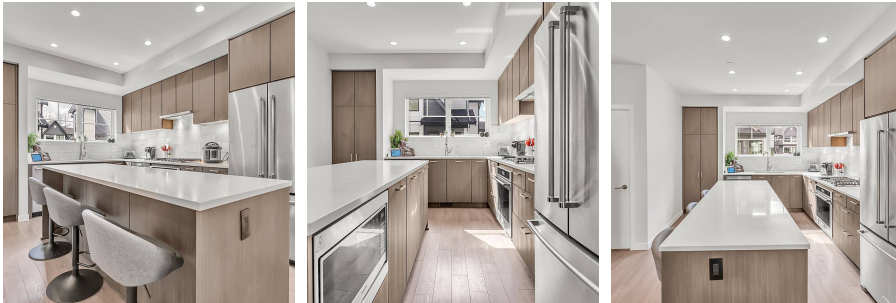

FEATURES

Year Built: 2020

Listed By: RE/MAX All Points Realty