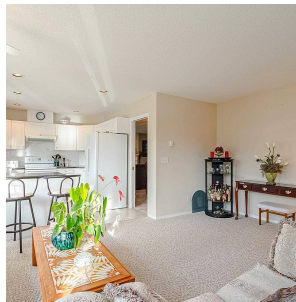

206 13888 70 Avenue, Surrey

$679,900

Absolute best location in Chelsea Gardens, front deck looks out to Rec Centre and fountain, while huge rear deck is ideal for relaxing or reading a book. This well maintained unit has extra large, bright and beautiful rooms, all inside of Surrey's finest gated adult complex. Large 2 bedroom, 2 bath unit that is open and spacious. 2nd bedroom has b/i murphy bed. Single garage and extra parking on the driveway. The Clubhouse has all the amenities of a holiday resort including outdoor pool and spacious concrete deck complete with deck chairs for sun tanning. A large indoor/outdoor hot tub, gym, and English Style pub with pool table complete the feel, as well as lovely gardens to walk through. If your a handymen, there's a full workshop at your disposal as well as RV parking for the snowbirds.

KEY INFORMATION

MLS® R2680460

Residential Attached

East Newton

2 Bedrooms

2 Bathrooms

1,803 SF

FEATURES

Year Built: 1994

Listed By: RE/MAX Performance Realty

rennie