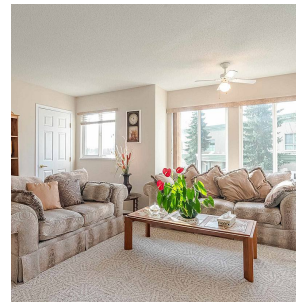

206 13888 70 Avenue, Surrey

$679,900

Absolute best location in Chelsea Gardens, front deck looks out to Rec Centre and fountain, while huge rear deck is ideal for relaxing or reading a book. This well maintained unit has extra large, bright and beautiful rooms, all inside of Surrey's finest gated adult complex. Large 2 bedroom, 2 bath unit that is open and spacious. 2nd bedroom has b/i murphy bed. Single garage and extra parking on the driveway. The Clubhouse has all the amenities of a holiday resort including outdoor pool and spacious concrete deck complete with deck chairs for sun tanning. A large indoor/outdoor hot tub, gym, and English Style pub with pool table complete the feel, as well as lovely gardens to walk through. If your a handymen, there's a full workshop at your disposal as well as RV parking for the snowbirds.

KEY INFORMATION

MLS® R2680460

Residential Attached

East Newton

2 Bedrooms

2 Bathrooms

1,803 SF

FEATURES

Year Built: 1994

Listed By: RE/MAX Performance Realty

rennie