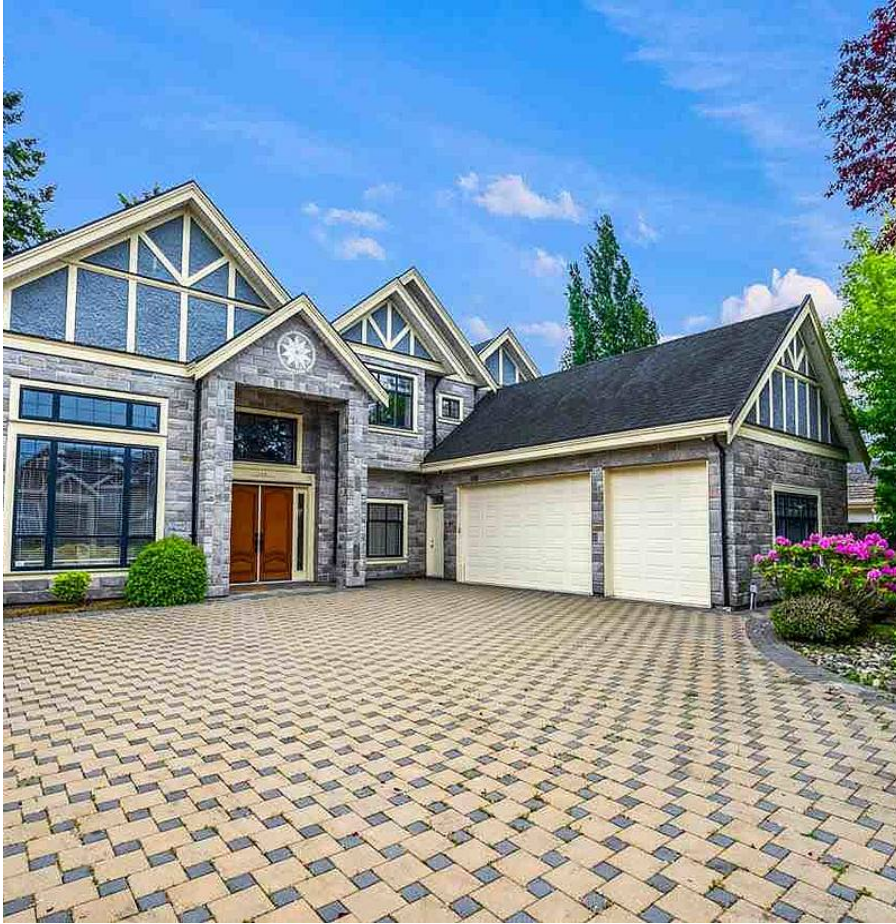

8660 Minler Road, Richmond

\$2,980,000

EXECUTIVE DELUXE home (close to 3900 sq ft) on huge lot (66x125). 5 bdrms (4 up-1 down) all with separate ensuites, den, media room, 10' ceilings on main with 16" soaring ceilings in L/R, entry & F/R. Gourmet chefs kitchen with S/S appliances, Wok kitchen, gorgeous 24"x24" tiles throughout entry & F/R. Huge Expensive crystal chandeliers throughout, A/C, HRV, Steam shower & Relaxing Sauna in sumptuous master ensuite. Exterior has lots of stone details, triple garage & electric gate. Close to all levels of schools, shopping & buses. Very high end home in PRESTIGIOUS area of million \$\$\$ area.

KEY INFORMATION

MLS® R2682158

Residential Detached

Woodwards

5 Bedrooms

6 Bathrooms

3,723 SF

8,252 SF Lot