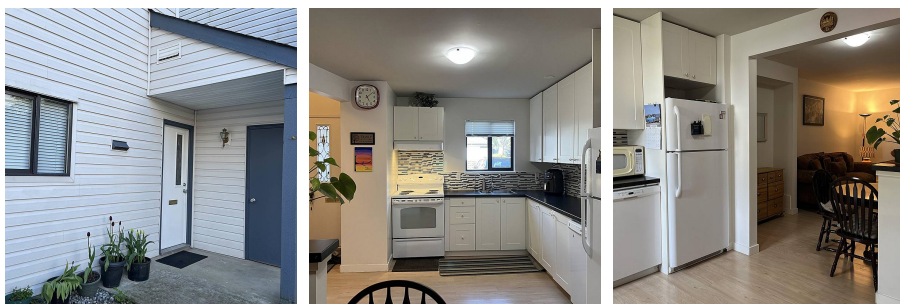

176 13738 67 Avenue, Surrey

$649,000

At the centrally located and desirable Hyland Creek Estates. This well kept, spacious and updated 3 bed & 1 bath townhome is in a quiet location backing onto a green space. This beautiful home features updated kitchen, newer appliances, newer laminate flooring throughout, updated bathroom, fully fenced south facing backyard and patio with newer cedar deck, good size storage, parking is right in your door step. Great family complex and amenities outdoor pool, playground, clubhouse. Low strata fees. Close to schools, shopping, bus, library, parks & Newton Recreation Center. Great for first time home buyers and investors.

KEY INFORMATION

MLS® R2682255

Residential Attached

East Newton

3 Bedrooms

1 Bathroom

1,126 SF

FEATURES

Year Built: 1979

Views: Green space

Listed By: Team 3000 Realty Ltd.

rennie