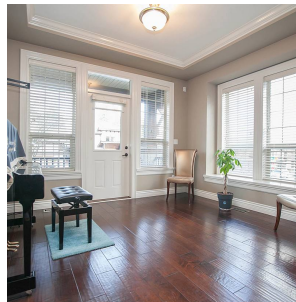

1216 Burkemont Place, Coquitlam

$2,268,000

This MOSCONE, Whistler inspired 5 bedrooms, 4 bathroom home sits on a corner lot in a quiet area on BURKE MOUNTAIN! Upstairs features 4 bedrooms, large master suite with walk in closet featuring California closets, soaker tub, separate shower and double sinks. The main features a mud room off the double car garage, sitting area, formal dining room, living room, LARGE kitchen with island and eating area overlooking your backyard. Downstairs is an ENTERTAINERS dream... oversize rec room, storage & LEGAL 1 BEDROOM Suite. TOO MANY EXTRAS TO LIST! A MUST SEE! Close to schools, transit, shopping and recreation!

KEY INFORMATION

MLS® R2682587

Residential Detached

Burke Mountain

5 Bedrooms

4 Bathrooms

3,972 SF

4,472 SF Lot

FEATURES

Year Built: 2012

Listed By: Royal Pacific Realty Corp.

rennie