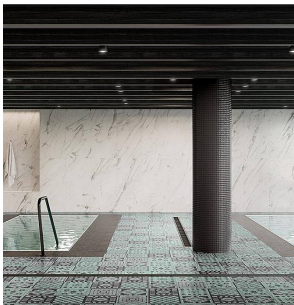

305 1601 Quebec Street, Vancouver

$3,399,900

TESORO - A landmark building in a prime waterfront location at the crest of False Creek. A sculptural tower standing 17 storeys, designed to maximize Vancouver's iconic city, water and mountain views, forever unobstructed. Custom kitchens crafted exclusively for TESORO by Poliform in Italy featuring top of-the-line Gaggenau integrated appliances and marble backsplash and island fronts. Bathrooms feature floating Poliform vanities and large format marble wrapping from floors to walls. Contemporary, Poliform closets throughout. Savant home automation system. Luxurious amenities include a European-inspired spa with hot and cold plunge pools, steam room and sauna as well as fireside lobby lounge, social lounge and terrace. By Concert, an award-winning developer of 12,000+ homes since 1989.

KEY INFORMATION

MLS® R2682933

Residential Attached

Mount Pleasant

2 Bedrooms

3 Bathrooms

1,988 SF

$1,203.83 Maintenance Fees

FEATURES

Year Built: 2024

Views: Water views

Listed By: Concert Realty Services Ltd.

rennie