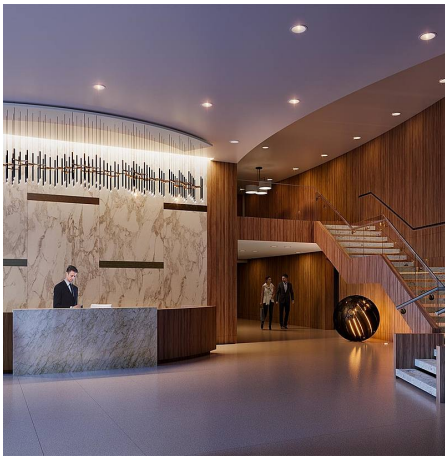

305 1601 Quebec Street, Vancouver

$3,399,900

TESORO - A landmark building in a prime waterfront location at the crest of False Creek. A sculptural tower standing 17 storeys, designed to maximize Vancouver's iconic city, water and mountain views, forever unobstructed. Custom kitchens crafted exclusively for TESORO by Poliform in Italy featuring top of-the-line Gaggenau integrated appliances and marble backsplash and island fronts. Bathrooms feature floating Poliform vanities and large format marble wrapping from floors to walls. Contemporary, Poliform closets throughout. Savant home automation system. Luxurious amenities include a European-inspired spa with hot and cold plunge pools, steam room and sauna as well as fireside lobby lounge, social lounge and terrace. By Concert, an award-winning developer of 12,000+ homes since 1989.

KEY INFORMATION

MLS® R2682933

Residential Attached

Mount Pleasant

2 Bedrooms

3 Bathrooms

1,988 SF

$1,203.83 Maintenance Fees

FEATURES

Year Built: 2024

Views: Water views

Listed By: Concert Realty Services Ltd.

rennie