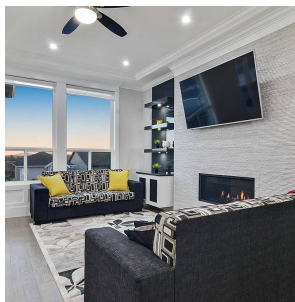

16772 16a Avenue, Surrey

$2,548,000

Welcome to GORGEOUS HOME WITH STUNNING VIEWS where luxury meets modern at its finest. This Executive 3 level home is built with the highest standards and finished with abundance of elegance and luxury. No expenses were spared, from the gorgeous floors, countertops, breathtaking vaulted CEILINGs, security camera, built in vacuum, central A/C, high end appliances. AMBIENT LIGHTING throughout,! Basement featuring 2 bedroom legal suite, media room, den (could be 7th bedroom). Near all the amenities, schools, transit, shopping, restaurants, NEW PARK ETC.. Where indoor meets the outdoor at its finest, this home has it all. Call today for a private showing.

KEY INFORMATION

MLS® R2683209

Residential Detached

Pacific Douglas

6 Bedrooms

6 Bathrooms

4,140 SF

4,255 SF Lot

FEATURES

Year Built: 2019

Views: Mountain

Listed By: RE/MAX Dream Home Realty

rennie