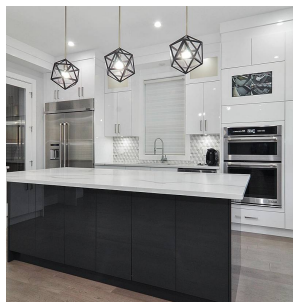

16772 16a Avenue, Surrey

$2,548,000

Welcome to GORGEOUS HOME WITH STUNNING VIEWS where luxury meets modern at its finest. This Executive 3 level home is built with the highest standards and finished with abundance of elegance and luxury. No expenses were spared, from the gorgeous floors, countertops, breathtaking vaulted CEILINGs, security camera, built in vacuum, central A/C, high end appliances. AMBIENT LIGHTING throughout,! Basement featuring 2 bedroom legal suite, media room, den (could be 7th bedroom). Near all the amenities, schools, transit, shopping, restaurants, NEW PARK ETC.. Where indoor meets the outdoor at its finest, this home has it all. Call today for a private showing.

KEY INFORMATION

MLS® R2683209

Residential Detached

Pacific Douglas

6 Bedrooms

6 Bathrooms

4,140 SF

4,255 SF Lot

FEATURES

Year Built: 2019

Views: Mountain

Listed By: RE/MAX Dream Home Realty

rennie