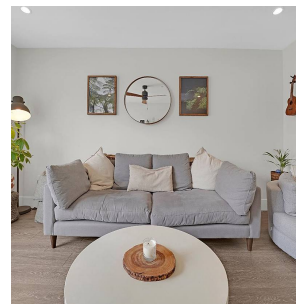

50 13260 236 Street, Maple Ridge

$839,900

Welcome to this beautiful 3 bedroom / 3 bathroom townhouse located in the sought after neighbourhood of Silver Valley. It has everything you are looking for including a spacious patio, stainless steel appliances with integrated microwave, quartz counters and shaker cabinetry with a built in wine rack. Your large windows in the kitchen and living room provide tons of natural light. Master bedroom features a vaulted ceiling and en suite bath has a spa-inspired frameless glass enclosure. This ideal location is steps from stunning hiking trails, Alouette River, Wild Play adventure park, Maple Ridge Park and minutes from Golden Ears Provincial Park. School catchments are Yennadon Elementary and Garibaldi Secondary. Balance of New home warranty for ultimate peace of mind.

KEY INFORMATION

MLS® R2683431

Residential Attached

Silver Valley

3 Bedrooms

3 Bathrooms

1,290 SF

FEATURES

Year Built: 2018

Listed By: Sutton Select Property Management & Realty

rennie