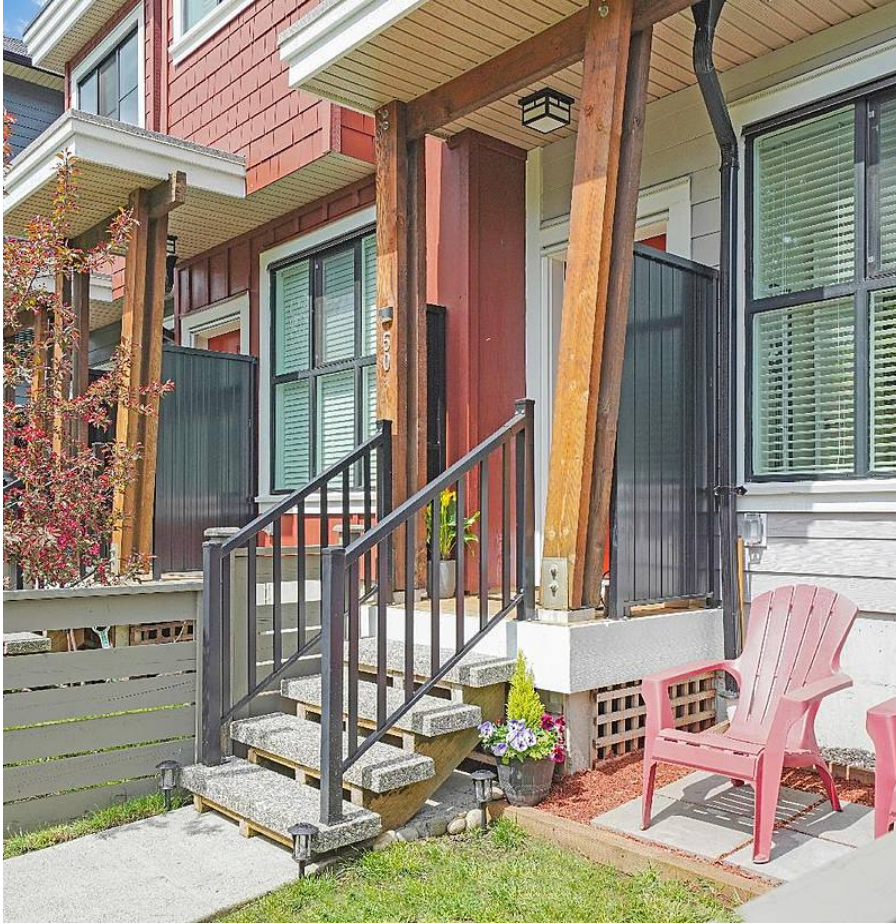

50 13260 236 Street, Maple Ridge

\$839,900

Welcome to this beautiful 3 bedroom / 3 bathroom townhouse located in the sought after neighbourhood of Silver Valley. It has everything you are looking for including a spacious patio, stainless steel appliances with integrated microwave, quartz counters and shaker cabinetry with a built in wine rack. Your large windows in the kitchen and living room provide tons of natural light. Master bedroom features a vaulted ceiling and en suite bath has a spa-inspired frameless glass enclosure. This ideal location is steps from stunning hiking trails, Alouette River, Wild Play adventure park, Maple Ridge Park and minutes from Golden Ears Provincial Park. School catchments are Yennadon Elementary and Garibaldi Secondary. Balance of New home warranty for ultimate peace of mind.

KEY INFORMATION

MLS® R2683431

Residential Attached

Silver Valley

3 Bedrooms

3 Bathrooms

1,290 SF

FEATURES