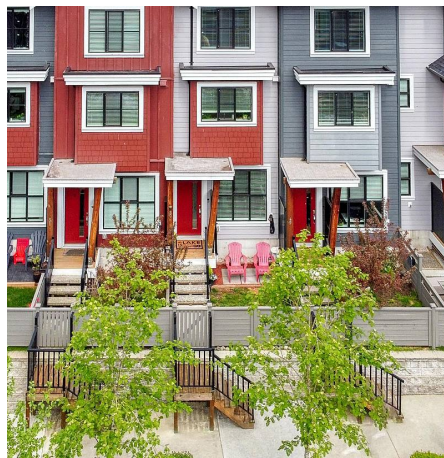

50 13260 236 Street, Maple Ridge

$839,900

Welcome to this beautiful 3 bedroom / 3 bathroom townhouse located in the sought after neighbourhood of Silver Valley. It has everything you are looking for including a spacious patio, stainless steel appliances with integrated microwave, quartz counters and shaker cabinetry with a built in wine rack. Your large windows in the kitchen and living room provide tons of natural light. Master bedroom features a vaulted ceiling and en suite bath has a spa-inspired frameless glass enclosure. This ideal location is steps from stunning hiking trails, Alouette River, Wild Play adventure park, Maple Ridge Park and minutes from Golden Ears Provincial Park. School catchments are Yennadon Elementary and Garibaldi Secondary. Balance of New home warranty for ultimate peace of mind.

KEY INFORMATION

MLS® R2683431

Residential Attached

Silver Valley

3 Bedrooms

3 Bathrooms

1,290 SF

FEATURES

Year Built: 2018

Listed By: Sutton Select Property Management & Realty

rennie