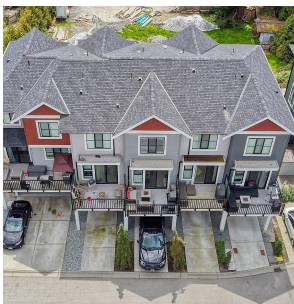

50 13260 236 Street, Maple Ridge

$839,900

Welcome to this beautiful 3 bedroom / 3 bathroom townhouse located in the sought after neighbourhood of Silver Valley. It has everything you are looking for including a spacious patio, stainless steel appliances with integrated microwave, quartz counters and shaker cabinetry with a built in wine rack. Your large windows in the kitchen and living room provide tons of natural light. Master bedroom features a vaulted ceiling and en suite bath has a spa-inspired frameless glass enclosure. This ideal location is steps from stunning hiking trails, Alouette River, Wild Play adventure park, Maple Ridge Park and minutes from Golden Ears Provincial Park. School catchments are Yennadon Elementary and Garibaldi Secondary. Balance of New home warranty for ultimate peace of mind.

KEY INFORMATION

MLS® R2683431

Residential Attached

Silver Valley

3 Bedrooms

3 Bathrooms

1,290 SF

FEATURES

Year Built: 2018

Listed By: Sutton Select Property Management & Realty

rennie