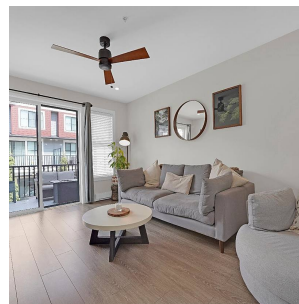

50 13260 236 Street, Maple Ridge

$839,900

Welcome to this beautiful 3 bedroom / 3 bathroom townhouse located in the sought after neighbourhood of Silver Valley. It has everything you are looking for including a spacious patio, stainless steel appliances with integrated microwave, quartz counters and shaker cabinetry with a built in wine rack. Your large windows in the kitchen and living room provide tons of natural light. Master bedroom features a vaulted ceiling and en suite bath has a spa-inspired frameless glass enclosure. This ideal location is steps from stunning hiking trails, Alouette River, Wild Play adventure park, Maple Ridge Park and minutes from Golden Ears Provincial Park. School catchments are Yennadon Elementary and Garibaldi Secondary. Balance of New home warranty for ultimate peace of mind.

KEY INFORMATION

MLS® R2683431

Residential Attached

Silver Valley

3 Bedrooms

3 Bathrooms

1,290 SF

FEATURES

Year Built: 2018

Listed By: Sutton Select Property Management & Realty

rennie