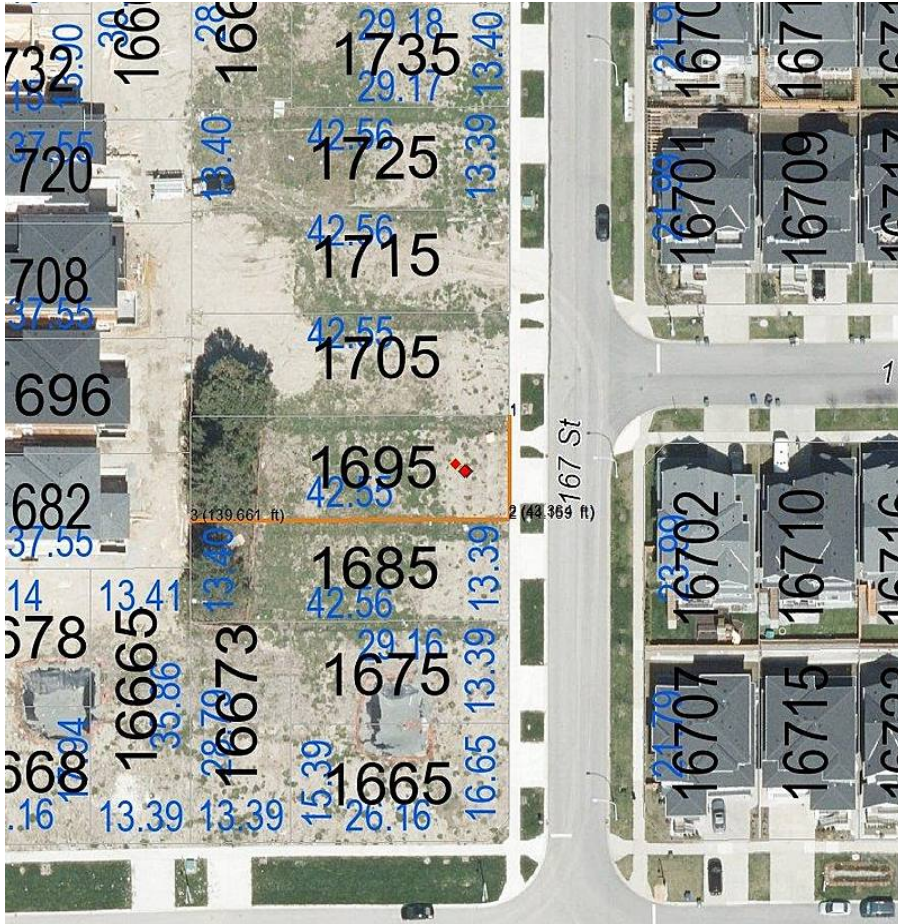

1695 167 Street, Surrey

\$1,599,000

Rare opportunity to build your dream home in one of the most sought after neighbourhoods of South Surrey. This Building Lot is conveniently located in the new Edgewood neighbourhood in Grandview Heights where Shopping, Aquatic Centre, Restaurants, Golf Courses, Parks, and Beaches are at your doorstep. Walking distance to brand new Edgewood Elementary. This 6,100 SF+ building lot has 44 FT. of frontage and nearly 140 FT. of Depth and will accommodate a 2 Story Plus Basement home! Preliminary plans available.

KEY INFORMATION

MLS® R2683026

Land Only

Pacific Douglas

0 Bedrooms

0 Bathrooms

0 SF

6,141 SF Lot