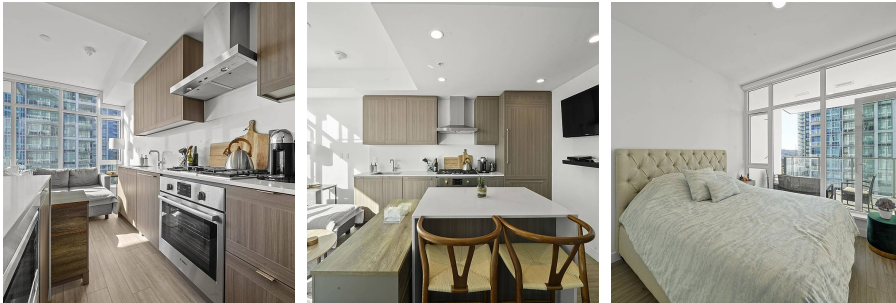

807 2351 Beta Avenue, Burnaby

$599,900

Starling at Lumina - a masterplanned community located in the heart of Brentwood. Your new & modern one bedroom home features floor to ceiling windows that overlook the courtyard, 9ft ceilings, & an open concept floor plan making for bright & functional living. Oversized 131 SqFt balcony. Luxurious living: A/C, fully integrated Bosch appliances, gas cooktop, quartz counter tops & backsplashes, & European cabinetry. Premium amenities: concierge, fitness facility, outdoor theatre, dog walk, BBQ area, social lounges, guest suite & more. 8min walk to Brentwood Skytrain & Town Centre. 1 parking & 1 storage included.

KEY INFORMATION

MLS® R2683876

Residential Attached

Brentwood Park

1 Bedroom

1 Bathroom

550 SF

$252.97 Maintenance Fees

FEATURES

Year Built: 2021

Listed By: Macdonald Realty

rennie