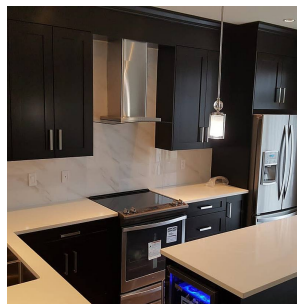

9 13670 62 Avenue, Surrey

$899,000

Dont miss out!! This Spacious corner 3 Storey Townhouse in Panorama 62 features 4 bedrooms and 4 bathrooms. Open concept on the main floor features a spacious kitchen with granite counter tops and stainless steel appliances. This townhouse is close to public transit, Schools, Parks, Restaurants and shopping center.

KEY INFORMATION

MLS® R2683023

Residential Attached

Sullivan Station

4 Bedrooms

4 Bathrooms

1,528 SF

FEATURES

Year Built: 2016

Listed By: Royal LePage Global Force Realty

rennie