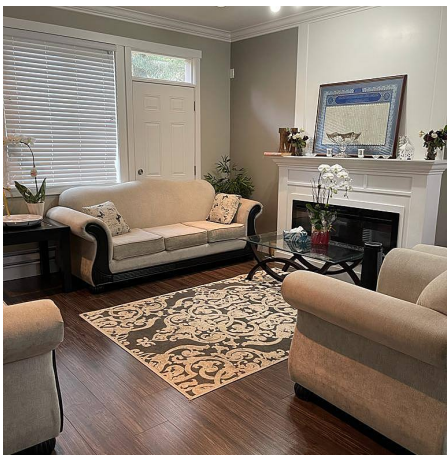

9 13670 62 Avenue, Surrey

$899,000

Dont miss out!! This Spacious corner 3 Storey Townhouse in Panorama 62 features 4 bedrooms and 4 bathrooms. Open concept on the main floor features a spacious kitchen with granite counter tops and stainless steel appliances. This townhouse is close to public transit, Schools, Parks, Restaurants and shopping center.

KEY INFORMATION

MLS® R2683023

Residential Attached

Sullivan Station

4 Bedrooms

4 Bathrooms

1,528 SF

FEATURES

Year Built: 2016

Listed By: Royal LePage Global Force Realty

rennie