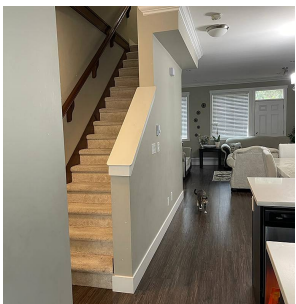

9 13670 62 Avenue, Surrey

$899,000

Dont miss out!! This Spacious corner 3 Storey Townhouse in Panorama 62 features 4 bedrooms and 4 bathrooms. Open concept on the main floor features a spacious kitchen with granite counter tops and stainless steel appliances. This townhouse is close to public transit, Schools, Parks, Restaurants and shopping center.

KEY INFORMATION

MLS® R2683023

Residential Attached

Sullivan Station

4 Bedrooms

4 Bathrooms

1,528 SF

FEATURES

Year Built: 2016

Listed By: Royal LePage Global Force Realty

rennie