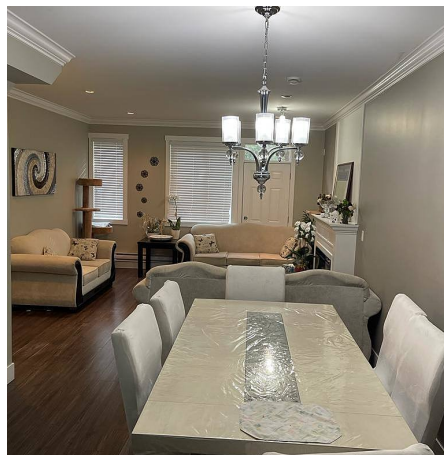

9 13670 62 Avenue, Surrey

$899,000

Dont miss out!! This Spacious corner 3 Storey Townhouse in Panorama 62 features 4 bedrooms and 4 bathrooms. Open concept on the main floor features a spacious kitchen with granite counter tops and stainless steel appliances. This townhouse is close to public transit, Schools, Parks, Restaurants and shopping center.

KEY INFORMATION

MLS® R2683023

Residential Attached

Sullivan Station

4 Bedrooms

4 Bathrooms

1,528 SF

FEATURES

Year Built: 2016

Listed By: Royal LePage Global Force Realty

rennie