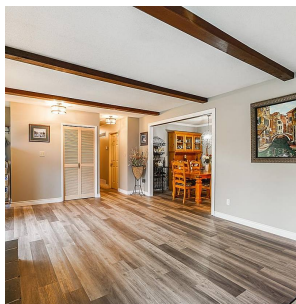

19361 119b Avenue, Pitt Meadows

$1,375,000

RANCHER HOME sitting on 8,500 square feet of beautifully landscaped grounds. Lots of updates including brand new windows, new flooring, updated electrical wiring, new gas fireplace, new quartz kitchen counters, new back splash, light fixtures plus brand new shed. Furnace & hot water tank and heat pump in 2019. Enjoy a gas fireplace in the living and in the family room on the cool nights and take advantage of central A/C on the hot summer days. The large covered patio is perfect for entertaining with wood fireplace/pizza oven and can be accessed from the dining and family rooms. Lots of privacy with stunning trees and veggie plots. Enough parking for 5 cars and walking distance to both elementary and high schools.

KEY INFORMATION

MLS® R2683931

Residential Detached

Central Meadows

3 Bedrooms

1 Bathroom

1,442 SF

8,438 SF Lot

FEATURES

Year Built: 1971

Listed By: Coldwell Banker Marquise Realty

rennie