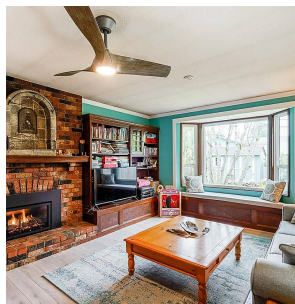

19361 119b Avenue, Pitt Meadows

$1,375,000

RANCHER HOME sitting on 8,500 square feet of beautifully landscaped grounds. Lots of updates including brand new windows, new flooring, updated electrical wiring, new gas fireplace, new quartz kitchen counters, new back splash, light fixtures plus brand new shed. Furnace & hot water tank and heat pump in 2019. Enjoy a gas fireplace in the living and in the family room on the cool nights and take advantage of central A/C on the hot summer days. The large covered patio is perfect for entertaining with wood fireplace/pizza oven and can be accessed from the dining and family rooms. Lots of privacy with stunning trees and veggie plots. Enough parking for 5 cars and walking distance to both elementary and high schools.

KEY INFORMATION

MLS® R2683931

Residential Detached

Central Meadows

3 Bedrooms

1 Bathroom

1,442 SF

8,438 SF Lot

FEATURES

Year Built: 1971

Listed By: Coldwell Banker Marquise Realty

rennie