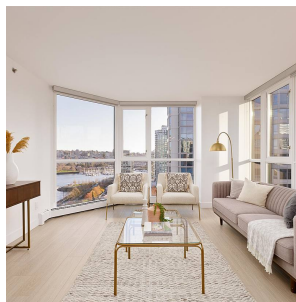

1801 289 Drake Street, Vancouver

$1,648,000

Breathtaking Water Views in the heart of Yaletown! Welcome to Parkview tower by Concord Pacific. This tastefully renovated home offers 3 Bed + 2 Bath+ Solarium+ office sized storage & in-suite laundry. Featuring an ultra modern chefs kitchen with an elegant multi-functional island perfect for entertaining. Enjoy plenty of natural light with floor-to-ceiling windows facing False creek and David lam park with unobstructed water views. Enjoy the amazing building amenities such as indoor pool, hot tub, sauna, fitness centre & courtyard garden. This remarkable home comes with 2 parking stalls & a locker room. Enjoy Yaletown living with just a few steps to the Seawall, Fine Dining, Grocery stores, Shopping, Transit and nearby Schools.

KEY INFORMATION

MLS® R2684808

Residential Attached

Yaletown

3 Bedrooms

2 Bathrooms

1,209 SF

$538.88 Maintenance Fees

FEATURES

Year Built: 1993

Views: Ocean views

Listed By: RE/MAX Masters Realty

rennie