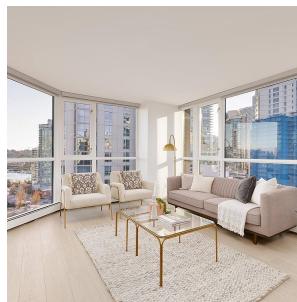

1801 289 Drake Street, Vancouver

$1,648,000

Breathtaking Water Views in the heart of Yaletown! Welcome to Parkview tower by Concord Pacific. This tastefully renovated home offers 3 Bed + 2 Bath+ Solarium+ office sized storage & in-suite laundry. Featuring an ultra modern chefs kitchen with an elegant multi-functional island perfect for entertaining. Enjoy plenty of natural light with floor-to-ceiling windows facing False creek and David lam park with unobstructed water views. Enjoy the amazing building amenities such as indoor pool, hot tub, sauna, fitness centre & courtyard garden. This remarkable home comes with 2 parking stalls & a locker room. Enjoy Yaletown living with just a few steps to the Seawall, Fine Dining, Grocery stores, Shopping, Transit and nearby Schools.

KEY INFORMATION

MLS® R2684808

Residential Attached

Yaletown

3 Bedrooms

2 Bathrooms

1,209 SF

$538.88 Maintenance Fees

FEATURES

Year Built: 1993

Views: Ocean views

Listed By: RE/MAX Masters Realty

rennie