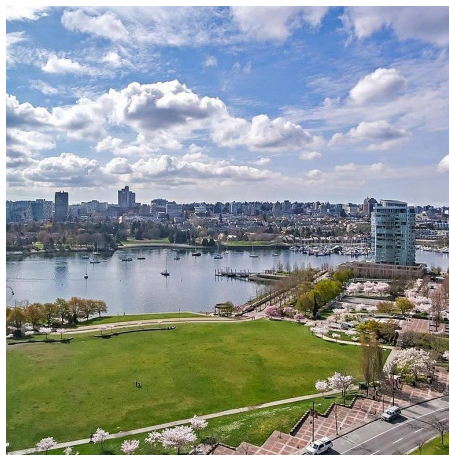

1801 289 Drake Street, Vancouver

$1,648,000

Breathtaking Water Views in the heart of Yaletown! Welcome to Parkview tower by Concord Pacific. This tastefully renovated home offers 3 Bed + 2 Bath+ Solarium+ office sized storage & in-suite laundry. Featuring an ultra modern chefs kitchen with an elegant multi-functional island perfect for entertaining. Enjoy plenty of natural light with floor-to-ceiling windows facing False creek and David lam park with unobstructed water views. Enjoy the amazing building amenities such as indoor pool, hot tub, sauna, fitness centre & courtyard garden. This remarkable home comes with 2 parking stalls & a locker room. Enjoy Yaletown living with just a few steps to the Seawall, Fine Dining, Grocery stores, Shopping, Transit and nearby Schools.

KEY INFORMATION

MLS® R2684808

Residential Attached

Yaletown

3 Bedrooms

2 Bathrooms

1,209 SF

$538.88 Maintenance Fees

FEATURES

Year Built: 1993

Views: Ocean views

Listed By: RE/MAX Masters Realty

rennie