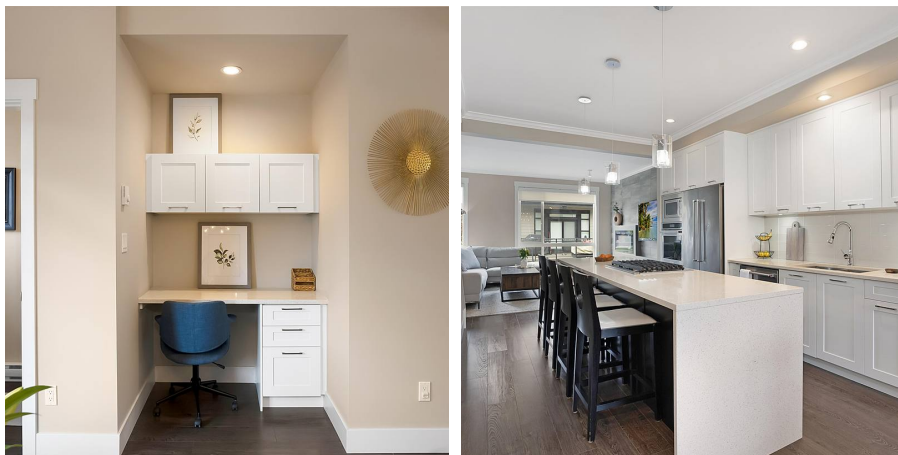

FEATURES

Year Built: 2016

Listed By: Reign Realty