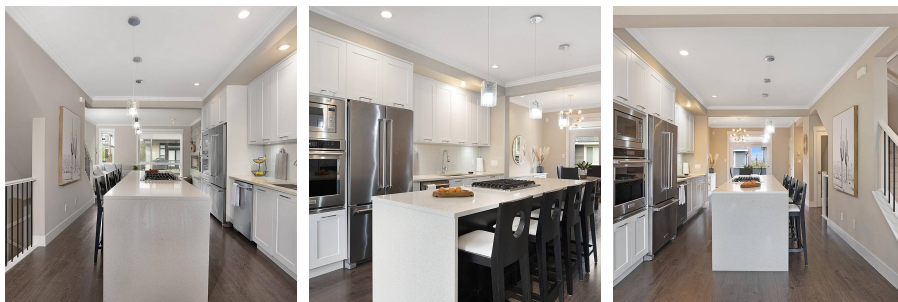

FEATURES

Year Built: 2016

Listed By: Reign Realty