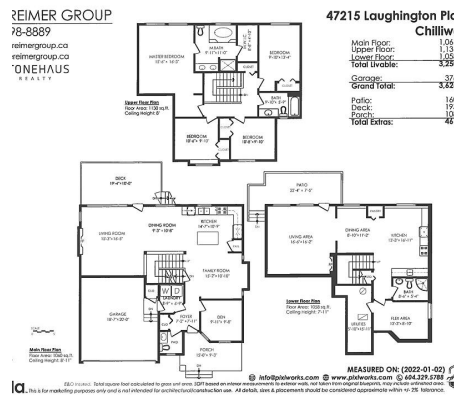

47215 Laughington Place, Chilliwack

$1,290,000

HOME WITH A VIEW!! There are no comparables to this view at this price. 4 bedroom, 4 bath home well taken care of home with open great room plan. Fabulous hand-scraped hardwood floors and 9' ceilings on main level. Custom blinds and crown molding throughout. Enjoy family, relaxing and entertainment on an expansive deck with a majestic and wide panoramic view of the valley below. This rare home in Jinkerson Vistas is nestled at the end of the street beside a public greenspace. It was built with an above average and normal construction product in mind including floor to ceiling fireplace and hardwood floors. Big enough and equipped for extended family.

KEY INFORMATION

MLS® R2684838

Residential Detached

Chilliwack

5 Bedrooms

4 Bathrooms

3,250 SF

4,674 SF Lot

FEATURES

Year Built: 2008

Views: Valley/Mountain

Listed By: Stonehaus Realty Corp.

rennie