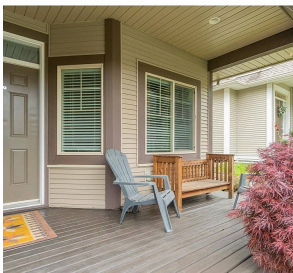

47215 Laughington Place, Chilliwack

$1,290,000

HOME WITH A VIEW!! There are no comparables to this view at this price. 4 bedroom, 4 bath home well taken care of home with open great room plan. Fabulous hand-scraped hardwood floors and 9' ceilings on main level. Custom blinds and crown molding throughout. Enjoy family, relaxing and entertainment on an expansive deck with a majestic and wide panoramic view of the valley below. This rare home in Jinkerson Vistas is nestled at the end of the street beside a public greenspace. It was built with an above average and normal construction product in mind including floor to ceiling fireplace and hardwood floors. Big enough and equipped for extended family.

KEY INFORMATION

MLS® R2684838

Residential Detached

Chilliwack

5 Bedrooms

4 Bathrooms

3,250 SF

4,674 SF Lot

FEATURES

Year Built: 2008

Views: Valley/Mountain

Listed By: Stonehaus Realty Corp.

rennie