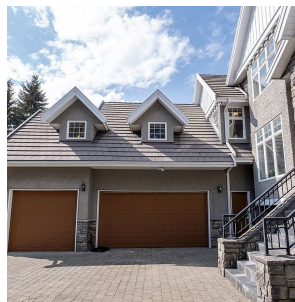

2985 Rockridge Lane, Coquitlam

$3,490,000

Welcome to Rockridge Estates! This designer custom built home is situated on Westwood Plateau, with over 5000 sqft of luxury living area. Enjoy a special designed style private dream garden, surrounded by forest, waterfall, and swimming pool on the side. Sounds of water and trees surrounds this amazing home. Gorgeous executive style home with huge gourmet kitchen with granite counters, enlarged kitchen island, solid hardwood floors, slate & berber carpeting, crown moulding, 10' ceilings, nanny suite, 4 bedrooms, dream master bedroom with private entrance & large dressing room. Fully finished walkout basement with billiard room, sauna, media & gym. Triple garage, with 3 more outdoor parking. Located in a quiet area, and in pristine condition. A must see.

KEY INFORMATION

MLS® R2684919

Residential Detached

Westwood Plateau

4 Bedrooms

5 Bathrooms

5,096 SF

15,714 SF Lot

FEATURES

Year Built: 2001

Listed By: Multiple Realty Ltd.

rennie