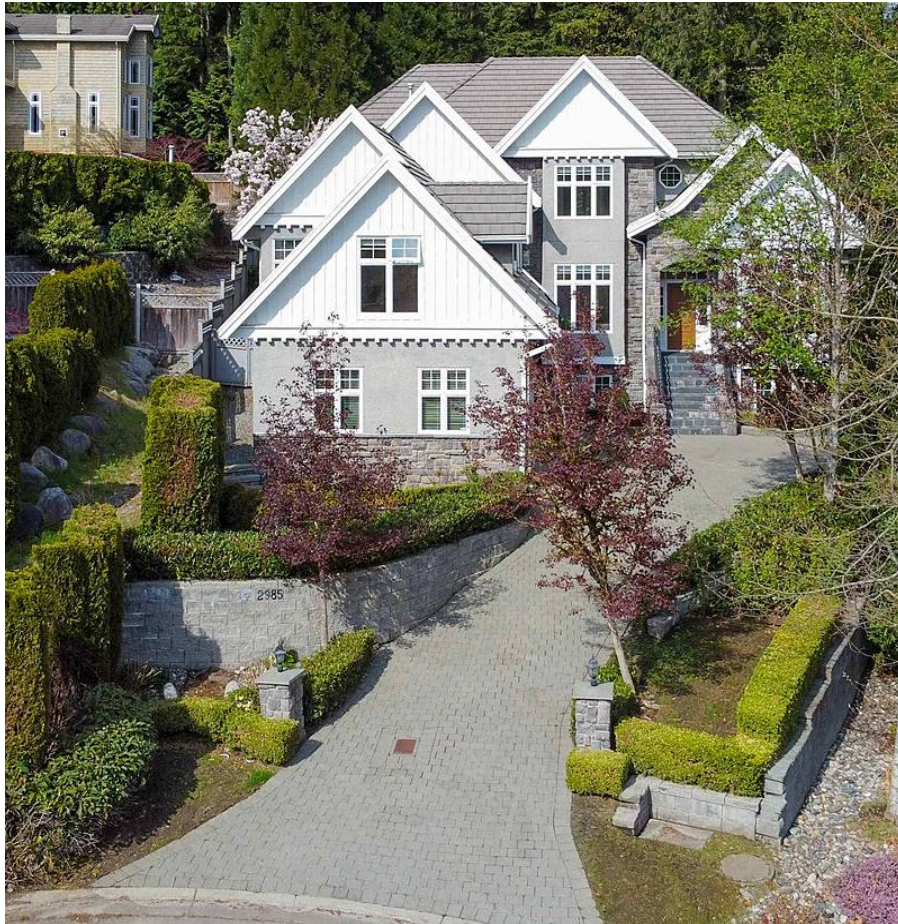

2985 Rockridge Lane, Coquitlam

\$3,490,000

Welcome to Rockridge Estates! This designer custom built home is situated on Westwood Plateau, with over 5000 sqft of luxury living area. Enjoy a special designed style private dream garden, surrounded by forest, waterfall, and swimming pool on the side. Sounds of water and trees surrounds this amazing home. Gorgeous executive style home with huge gourmet kitchen with granite counters, enlarged kitchen island, solid hardwood floors, slate & berber carpeting, crown moulding, 10' ceilings, nanny suite, 4 bedrooms, dream master bedroom with private entrance & large dressing room. Fully finished walkout basement with billiard room, sauna, media & gym. Triple garage, with 3 more outdoor parking. Located in a quiet area, and in pristine condition. A must see.

KEY INFORMATION

MLS® R2684919

Residential Detached

Westwood Plateau

4 Bedrooms

5 Bathrooms

5,096 SF

15,714 SF Lot