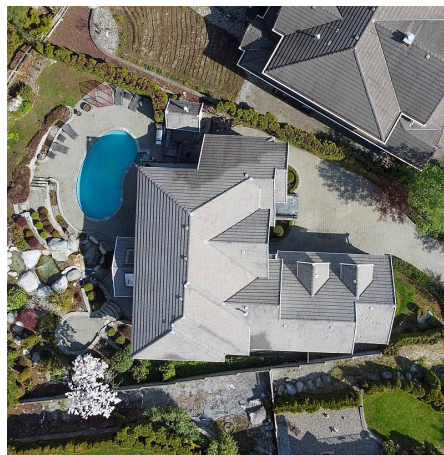

2985 Rockridge Lane, Coquitlam

$3,490,000

Welcome to Rockridge Estates! This designer custom built home is situated on Westwood Plateau, with over 5000 sqft of luxury living area. Enjoy a special designed style private dream garden, surrounded by forest, waterfall, and swimming pool on the side. Sounds of water and trees surrounds this amazing home. Gorgeous executive style home with huge gourmet kitchen with granite counters, enlarged kitchen island, solid hardwood floors, slate & berber carpeting, crown moulding, 10' ceilings, nanny suite, 4 bedrooms, dream master bedroom with private entrance & large dressing room. Fully finished walkout basement with billiard room, sauna, media & gym. Triple garage, with 3 more outdoor parking. Located in a quiet area, and in pristine condition. A must see.

KEY INFORMATION

MLS® R2684919

Residential Detached

Westwood Plateau

4 Bedrooms

5 Bathrooms

5,096 SF

15,714 SF Lot

FEATURES

Year Built: 2001

Listed By: Multiple Realty Ltd.

rennie