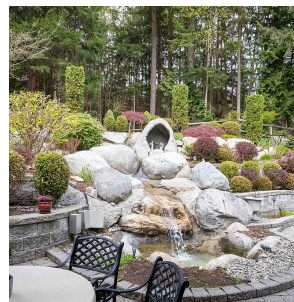

2985 Rockridge Lane, Coquitlam

$3,490,000

Welcome to Rockridge Estates! This designer custom built home is situated on Westwood Plateau, with over 5000 sqft of luxury living area. Enjoy a special designed style private dream garden, surrounded by forest, waterfall, and swimming pool on the side. Sounds of water and trees surrounds this amazing home. Gorgeous executive style home with huge gourmet kitchen with granite counters, enlarged kitchen island, solid hardwood floors, slate & berber carpeting, crown moulding, 10' ceilings, nanny suite, 4 bedrooms, dream master bedroom with private entrance & large dressing room. Fully finished walkout basement with billiard room, sauna, media & gym. Triple garage, with 3 more outdoor parking. Located in a quiet area, and in pristine condition. A must see.

KEY INFORMATION

MLS® R2684919

Residential Detached

Westwood Plateau

4 Bedrooms

5 Bathrooms

5,096 SF

15,714 SF Lot

FEATURES

Year Built: 2001

Listed By: Multiple Realty Ltd.

rennie