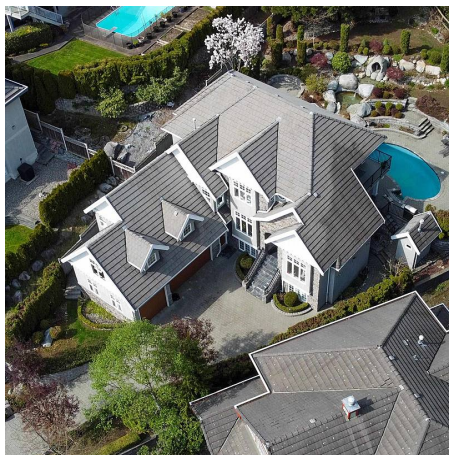

2985 Rockridge Lane, Coquitlam

$3,490,000

Welcome to Rockridge Estates! This designer custom built home is situated on Westwood Plateau, with over 5000 sqft of luxury living area. Enjoy a special designed style private dream garden, surrounded by forest, waterfall, and swimming pool on the side. Sounds of water and trees surrounds this amazing home. Gorgeous executive style home with huge gourmet kitchen with granite counters, enlarged kitchen island, solid hardwood floors, slate & berber carpeting, crown moulding, 10' ceilings, nanny suite, 4 bedrooms, dream master bedroom with private entrance & large dressing room. Fully finished walkout basement with billiard room, sauna, media & gym. Triple garage, with 3 more outdoor parking. Located in a quiet area, and in pristine condition. A must see.

KEY INFORMATION

MLS® R2684919

Residential Detached

Westwood Plateau

4 Bedrooms

5 Bathrooms

5,096 SF

15,714 SF Lot

FEATURES

Year Built: 2001

Listed By: Multiple Realty Ltd.

rennie