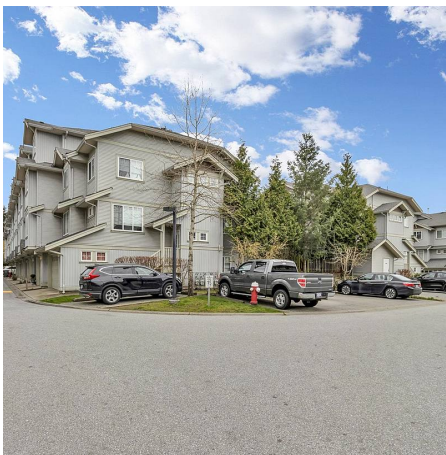

99 12040 68 Avenue, Surrey

\$979,888

TERRANE" The beautiful Townhouse complex in the West Newton, Surrey. Desirable concept floor plan with large living/dining with cozy gas fireplace. Brand New kitchen with new LG stainless steel appliances, quartz counters, and loads of cabinets plus eating space & family room with direct access to the patio and fenced yard. With New Laminate/Paint/lights, and curtains this unit offers you 3spacious bedrooms, 3baths & Huge Recreation area on Upper Floor. Centrally located, walking distance to the mall, park, restaurants, schools, and transit. Clubhouse over 5000sqft with lounge area, grand fireplace, gourmet kitchen, gym with full shower facilities, billiards & outdoor deck. School catchment- Beaver Creek Elem & Tamanawis Secondary. Kwantlen Polytechnic OPEN HOUSE SAT/SUN May 14/15 @2-4 pm

KEY INFORMATION

MLS® R2684379

Residential Attached

West Newton

3 Bedrooms

3 Bathrooms

2,025 SF

FEATURES

Year Built: 2005

Views: Mountain View from Top floor

Listed By: Century 21 Coastal Realty Ltd.

rennie