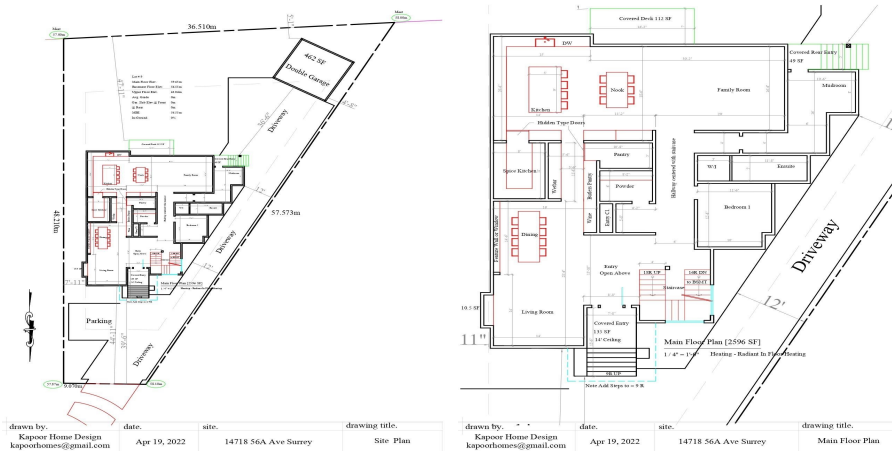

drawn by: Kapeer Home Design
kapeerhomes@gmail.com
date: Apr 19, 2022
site: 14718 56A Ave Surrey
drawing title: Site Plan