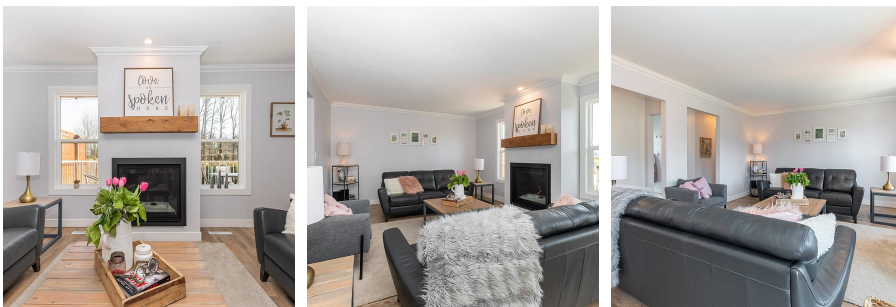

FEATURES

Year Built: 1969

Views: Mountain, Hope River

Listed By: RE/MAX Nyda Realty Inc.