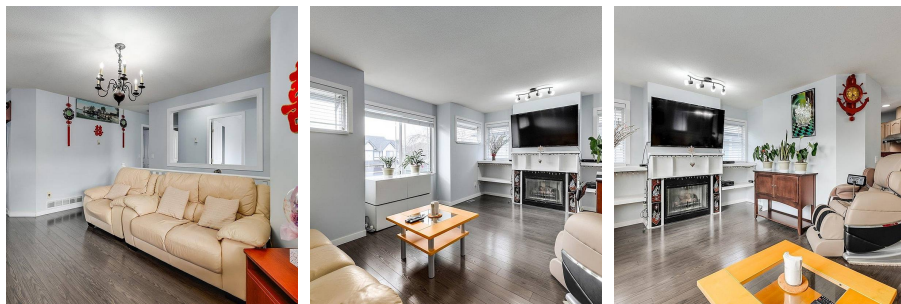

FEATURES

Year Built: 1992
Listed By: Interlink Realty