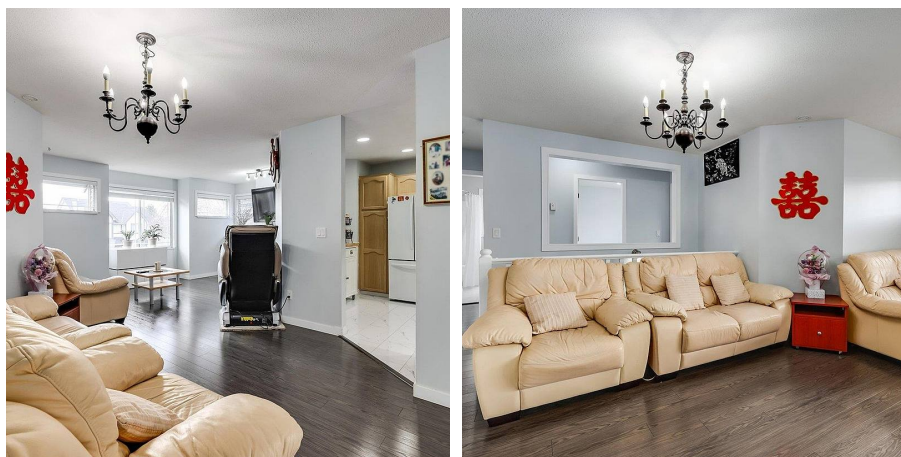

FEATURES

Year Built: 1992
Listed By: Interlink Realty