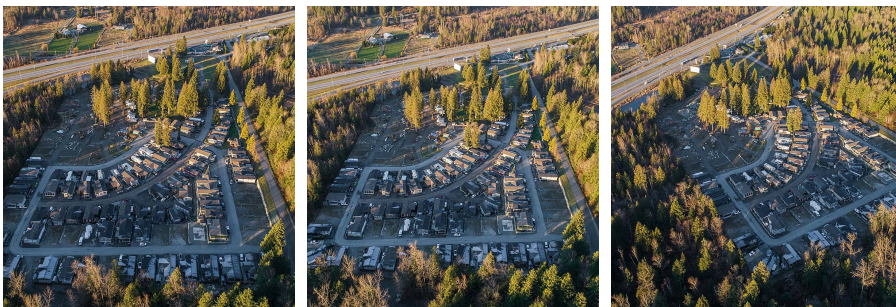

FEATURES

Views: Mountains

Listed By: Sutton Group-West Coast Realty (Langley)