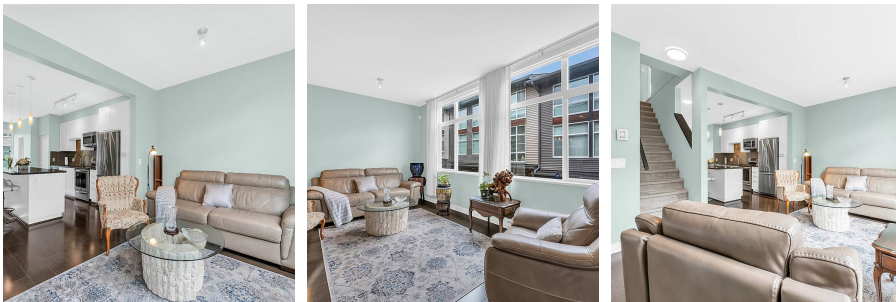

FEATURES

Year Built: 2012

Listed By: Unilife Realty Inc.