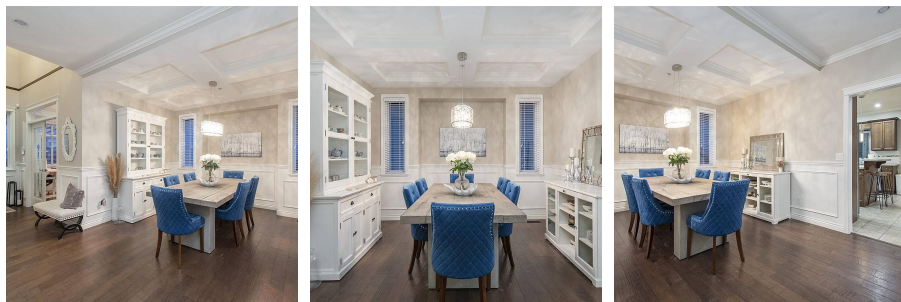

FEATURES

Year Built: 2007

Listed By: Royal LePage Sussex