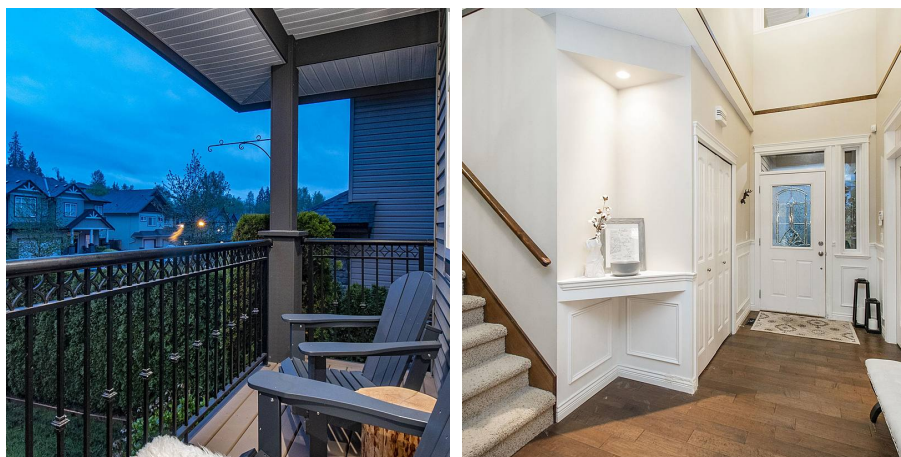

FEATURES

Year Built: 2007

Listed By: Royal LePage Sussex