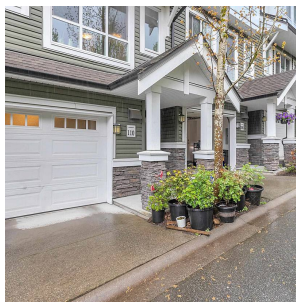

110 1460 Southview Street, Coquitlam

$1,149,900

Rarely Available! Welcome to one of BURKE MOUNTAINS finest communities - Cedar Creek. This home has been lovely maintained inside and out. Inside you will enjoy Gourmet kitchen, granite counter tops, crown-moulding and BOSCH appliances. Outside: Enjoy a wonderful walkout, fully fenced backyard ready to entertain and the kids to play. Upstairs you will find three bedrooms including a large master bedroom with a vaulted ceiling and his / her sinks with granite counter top, soaker tub & rainfall shower. Open House May 14/15 from 1pm to 4pm

KEY INFORMATION

MLS® R2685924

Residential Attached

Burke Mountain

3 Bedrooms

3 Bathrooms

1,431 SF

FEATURES

Year Built: 2012

Listed By: Royal Pacific Tri-Cities Realty

rennie